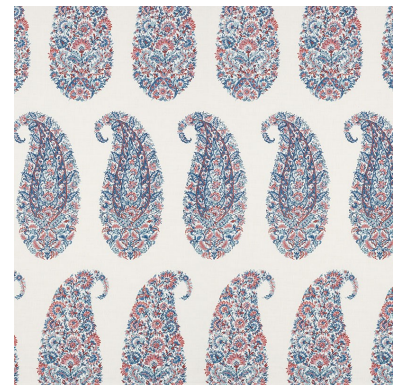

173784

SHIRALA PAISLEY

COLOR: DELFT & ROSE TYPE: FABRIC

#### WHAT MAKES THIS SPECIAL

Based on a traditional Indian block print, this timeless paisley design features a grid of tear-shaped figures composed of intricate, multicolor floral patterns. Also a wallpaper.

#### WIDTH

53 7/8" (137CM)