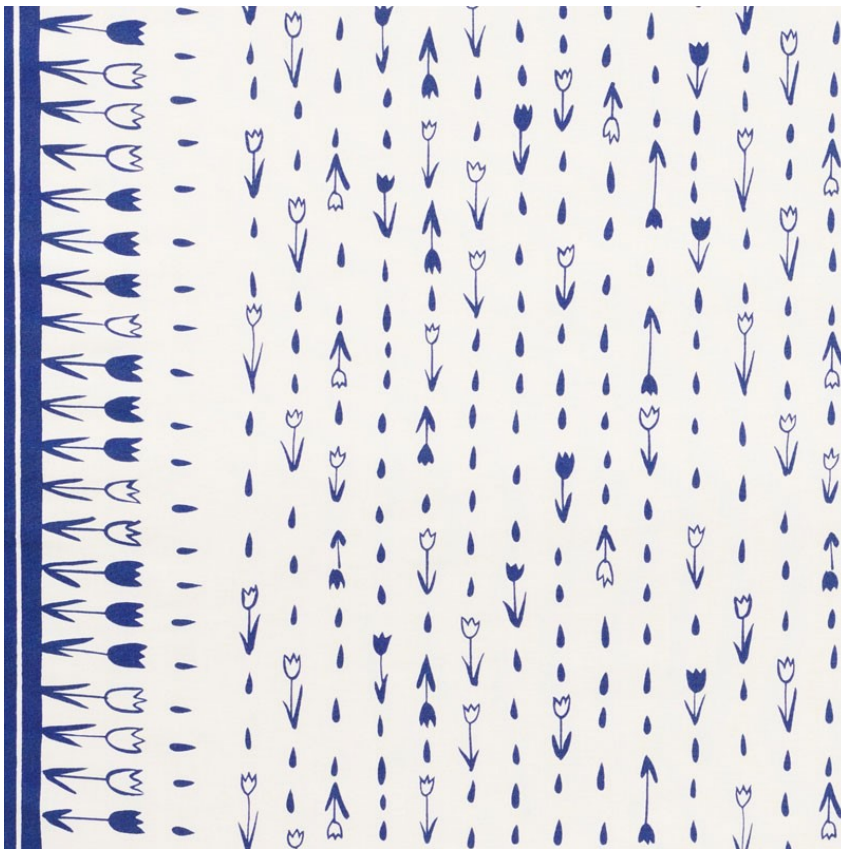

178200

TULIP PARADE

COLOR: NAVY TYPE: FABRIC

#### WHAT MAKES THIS SPECIAL

Happy and wonderfully versatile, Vera Neumann's multi-directional tulip design allows endless, creative uses and has a charming border that can be left intact or used separately.