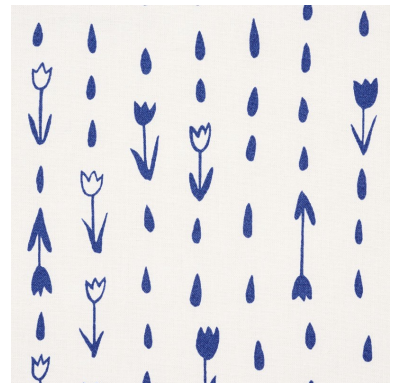

178200

TULIP PARADE

COLOR: NAVY TYPE: FABRIC

#### WHAT MAKES THIS SPECIAL

Happy and wonderfully versatile, Vera Neumann's multi-directional tulip design allows endless, creative uses and has a charming border that can be left intact or used separately.