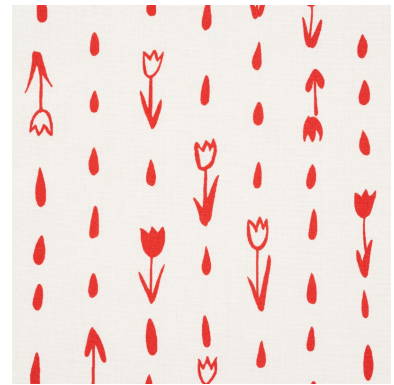

178201

TULIP PARADE

COLOR: RED TYPE: FABRIC

#### WHAT MAKES THIS SPECIAL

Happy and wonderfully versatile, Vera Neumann's multi-directional tulip design allows endless, creative uses and has a charming border that can be left intact or used separately.