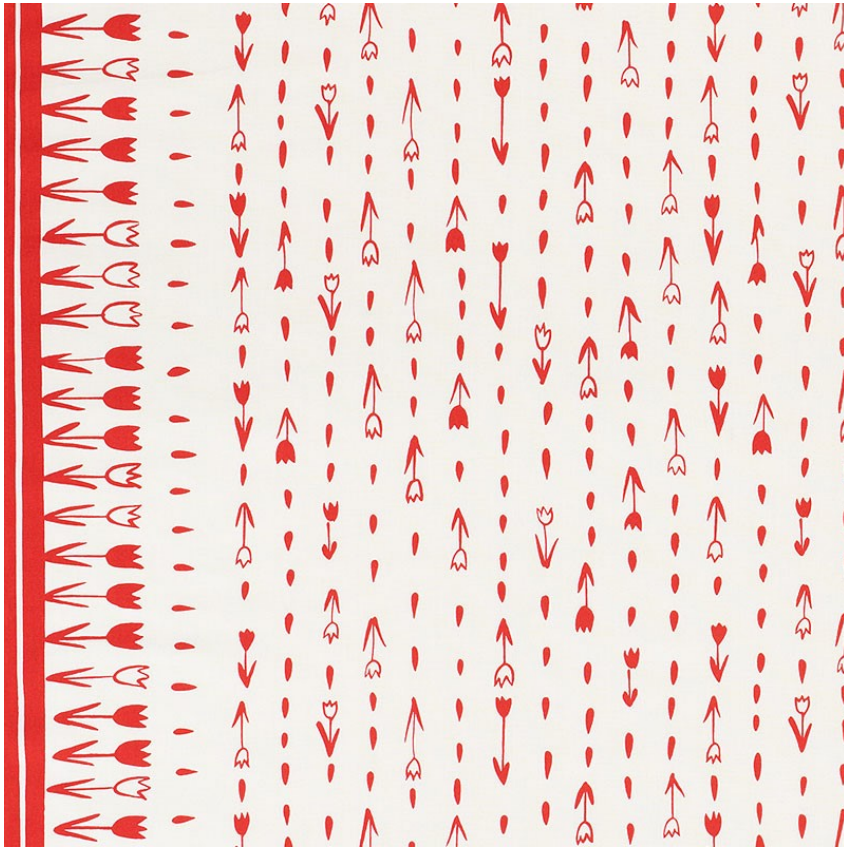

178201

TULIP PARADE

COLOR: RED TYPE: FABRIC

#### WHAT MAKES THIS SPECIAL

Happy and wonderfully versatile, Vera Neumann's multi-directional tulip design allows endless, creative uses and has a charming border that can be left intact or used separately.