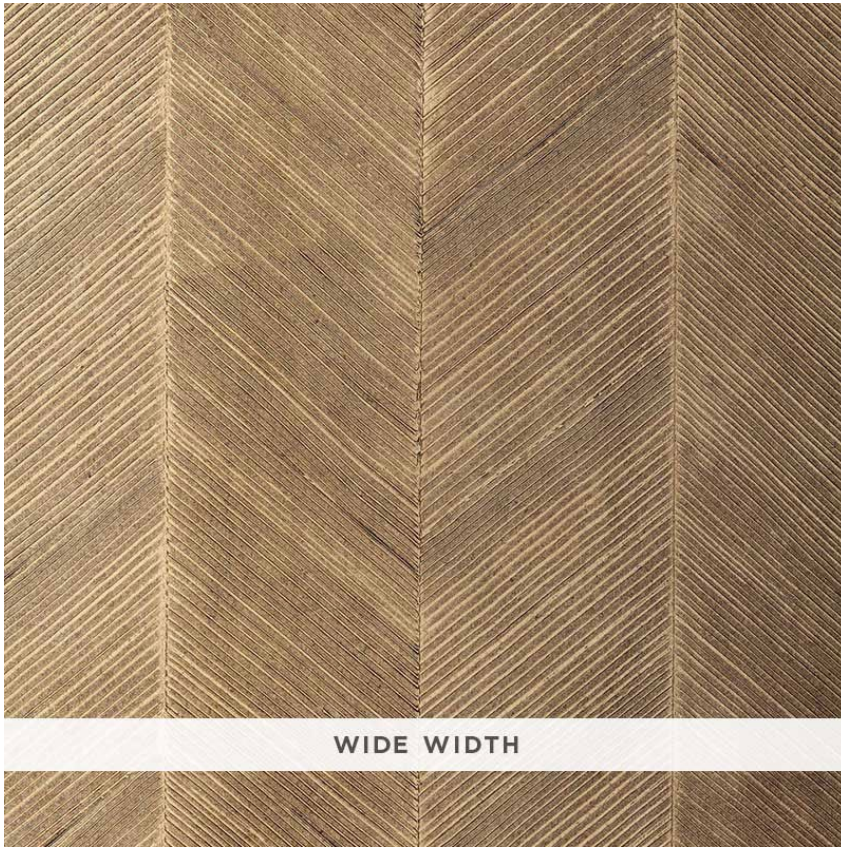

5005652

CHEVRON TEXTURE

COLOR: SABLE TYPE: WALLPAPER

WHAT MAKES THIS SPECIAL

Chevron Texture is composed of raised diagonal stripes that form a wide herringbone pattern. With its metallic luster, this wallcovering has a unique depth and a tactile quality.

To check stock and price, request a physical memo, reserve or place an order, sign in to your account on www.fschumacher.com or our iOS app, or give us a call at **1-800-673-4221**

WIDTH

28" WIDE (71CM)

VERTICAL REPEAT

NONE

CONTENT

N/A

LIGHT FASTNESS

N/A

HORIZONTAL REPEAT

14" (36CM)