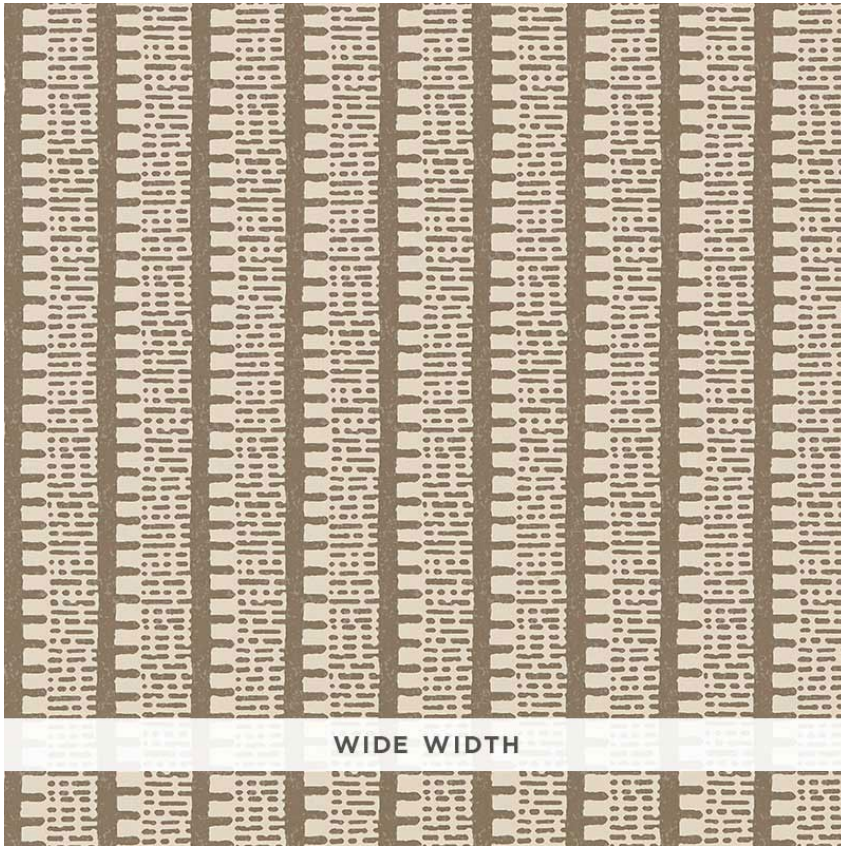

5008016

KIOSK

COLOR: BERBER BROWN TYPE: WALLPAPER

WHAT MAKES THIS SPECIAL

A sophisticated play on a traditional stripe, it's delightfully graphic yet subdued. This pattern is available as a fabric and a wallcovering.

To check stock and price, request a physical memo, reserve or place an order, sign in to your account on www.fschumacher.com or our iOS app, or give us a call at **1-800-673-4221**

WIDTH
53" (135CM)

VERTICAL REPEAT
4 7/8" (12CM)

CONTENT
N/A

LIGHT FASTNESS
N/A

HORIZONTAL REPEAT
1 3/8" (3CM)

MATCH
HALF DROP

PERFORMANCE
N/A

COUNTRY OF FINISH
UNITED KINGDOM

SCHUMACHER

FABRIC WALLPAPER TRIM FURNITURE CUSTOM/CONTRACT
RUGS AND CARPETS AVAILABLE AT PATTERSONFLYNNMARTIN.COM