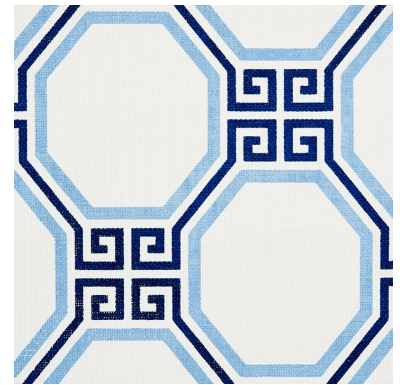

5008890

OCTAVIA PAPERWEAVE

COLOR: MARINE TYPE: WALLPAPER

WHAT MAKES THIS SPECIAL

An eye-catching octagonal pattern accented with Greek keys, Octavia takes on a different look depending on whether it's printed on a sisal, paperweave or metallic ground.

To check stock and price, request a physical memo, reserve or place an order, sign in to your account on www.fschumacher.com or our iOS app, or give us a call at 1-800-673-4221

WIDTH

34 1/2" (88CM)

VERTICAL REPEAT

11 3/4" (30CM)

CONTENT

N/A

LIGHT FASTNESS

N/A

HORIZONTAL REPEAT

11 1/4" (29CM)

MATCH