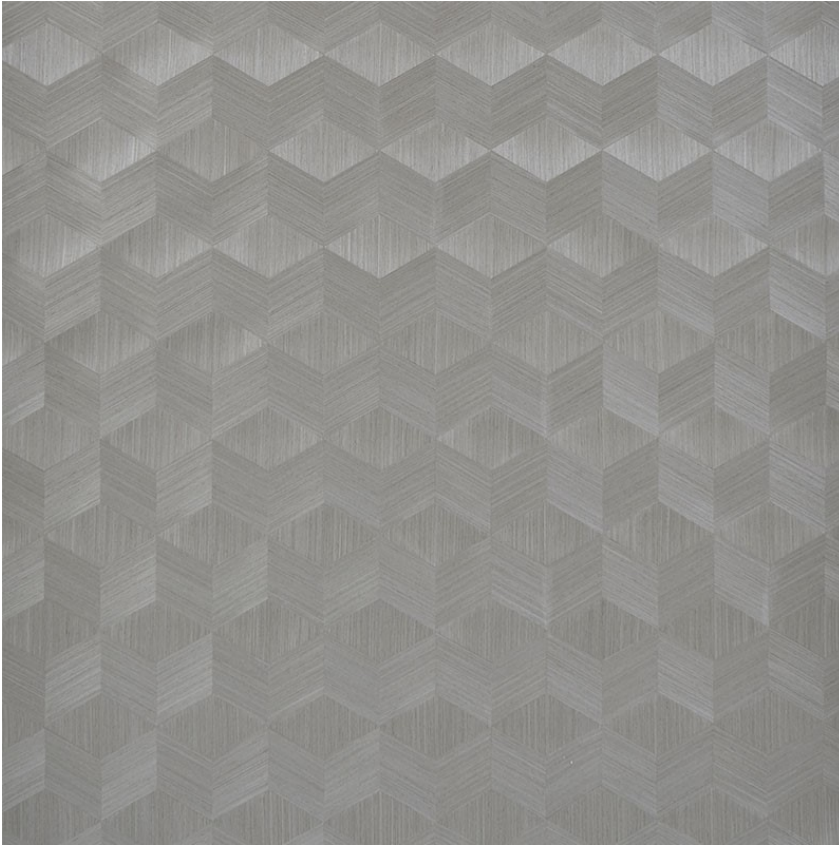

5009632

CHEVRON INLAY

COLOR: BIRCH TYPE: WALLPAPER

**WHAT MAKES THIS SPECIAL**

Genuine wood veneer is hand cut and arranged to form this sophisticated chevron. Each component has a unique grain, giving the pattern extraordinary depth and textural allure.

WIDTH

38" (97CM)

VERTICAL REPEAT

5 5/8" (14CM)

CONTENT

N/A

LIGHT FASTNESS

N/A