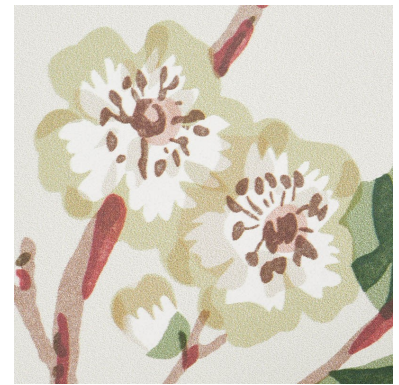

5009870

BETTY

COLOR: QUIET PINK TYPE: WALLPAPER

WHAT MAKES THIS SPECIAL

A lush tangle of tulips, roses and ranunculi climbs a trellis of branches in this gorgeous wallpaper design. Also available as a cotton chintz fabric.

VERTICAL REPEAT
21 7/8" (56CM)

CONTENT
N/A

LIGHT FASTNESS
N/A

HORIZONTAL REPEAT
27" (69CM)

MATCH
STRAIGHT

PERFORMANCE
N/A

COUNTRY OF FINISH
UNITED KINGDOM

SCHUMACHER