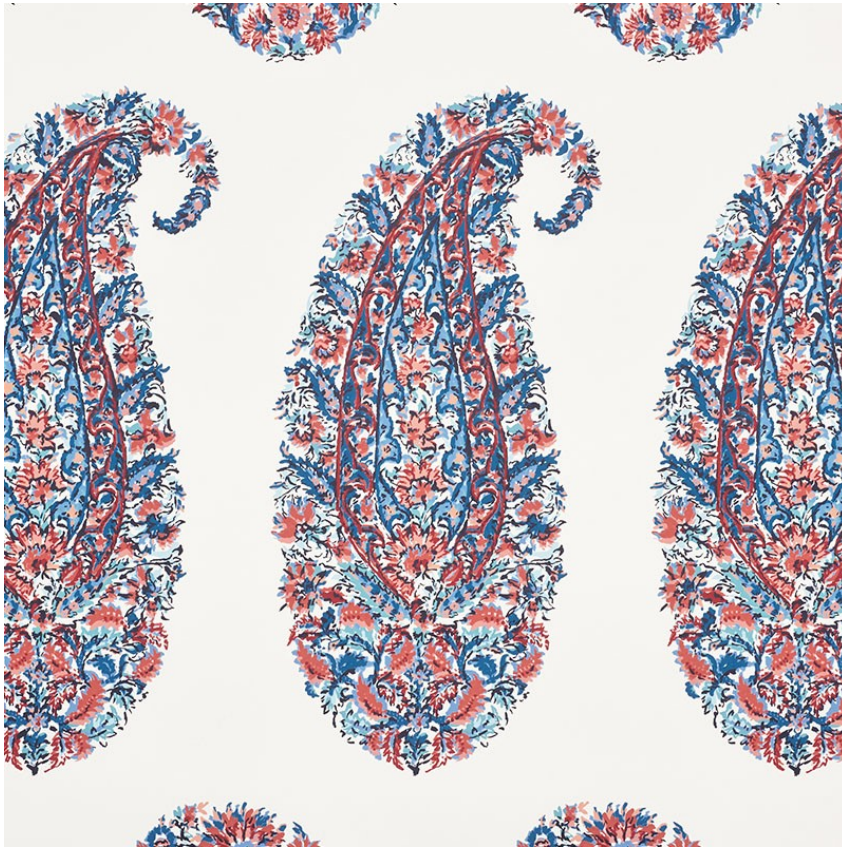

5009970

SHIRALA PAISLEY

COLOR: DELFT & ROSE TYPE: WALLPAPER

WHAT MAKES THIS SPECIAL

Based on a traditional Indian block print, this timeless paisley design features a grid of tear-shaped figures composed of intricate, multicolor floral patterns. Also a fabric.

To check stock and price, request a physical memo, reserve or place an order, sign in to your account on www.fschumacher.com or our iOS app, or give us a call at **1-800-673-4221**

WIDTH

26 3/4" (68CM)

VERTICAL REPEAT

25 1/4" (64CM)

CONTENT

N/A

LIGHT FASTNESS

N/A

HORIZONTAL REPEAT

6 3/4" (17CM)

MATCH