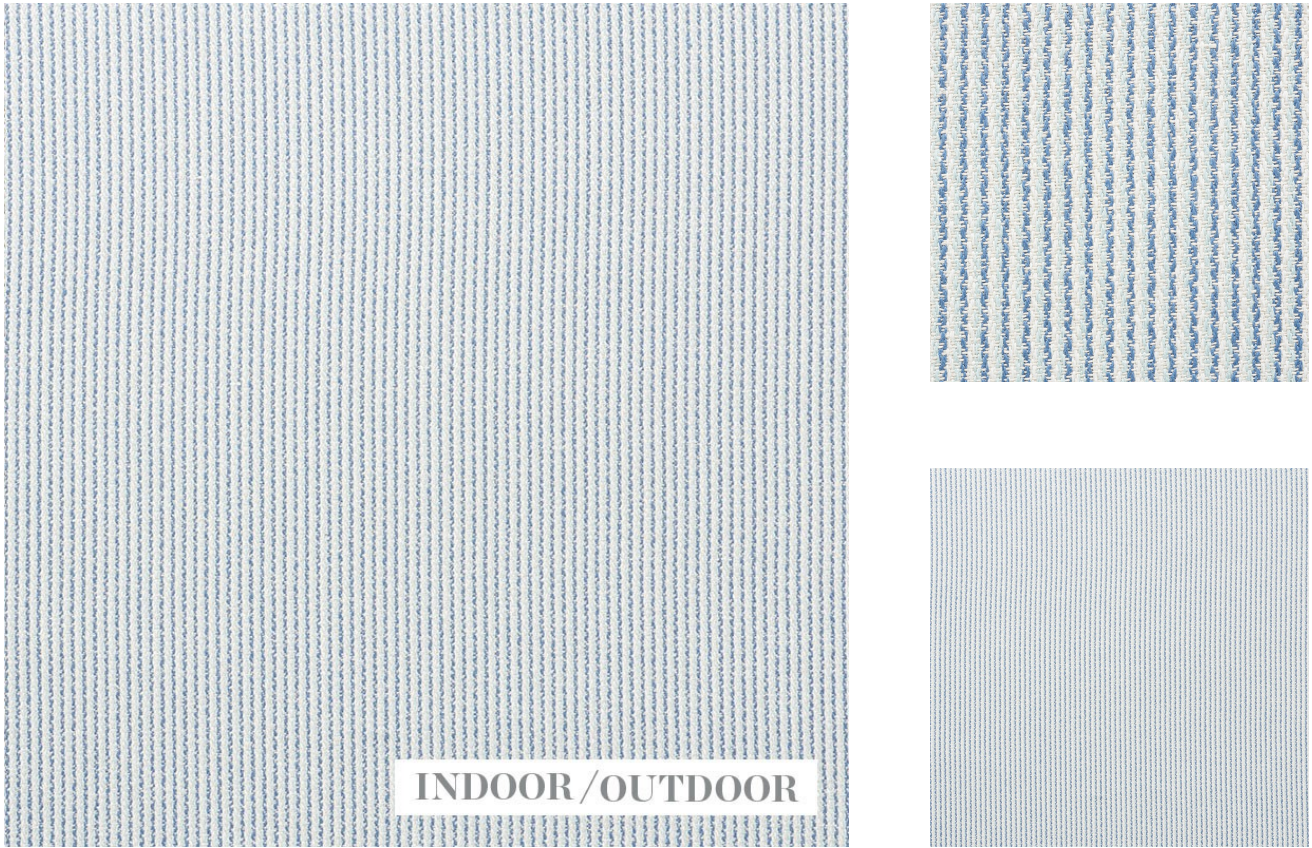

73852

SHORELINE STRIPE

COLOR: SKY TYPE: FABRIC

WHAT MAKES THIS SPECIAL

Made of 100% linen, this logic-defying narrow stripe can be used inside or out. It resists fading, moisture, stains and mildew.

To check stock and price, request a physical memo, reserve or place an order, sign in to your account on www.fschumacher.com or our iOS app, or give us a call at 1-800-673-4221

WIDTH
55" (140CM)

VERTICAL REPEAT
NONE

CONTENT
100% LINEN

LIGHT FASTNESS
6 YR GUAR

HORIZONTAL REPEAT
1/4" (1CM)

MATCH
STRAIGHT

PERFORMANCE
MARTINDALE 18,000

COUNTRY OF FINISH
FRANCE