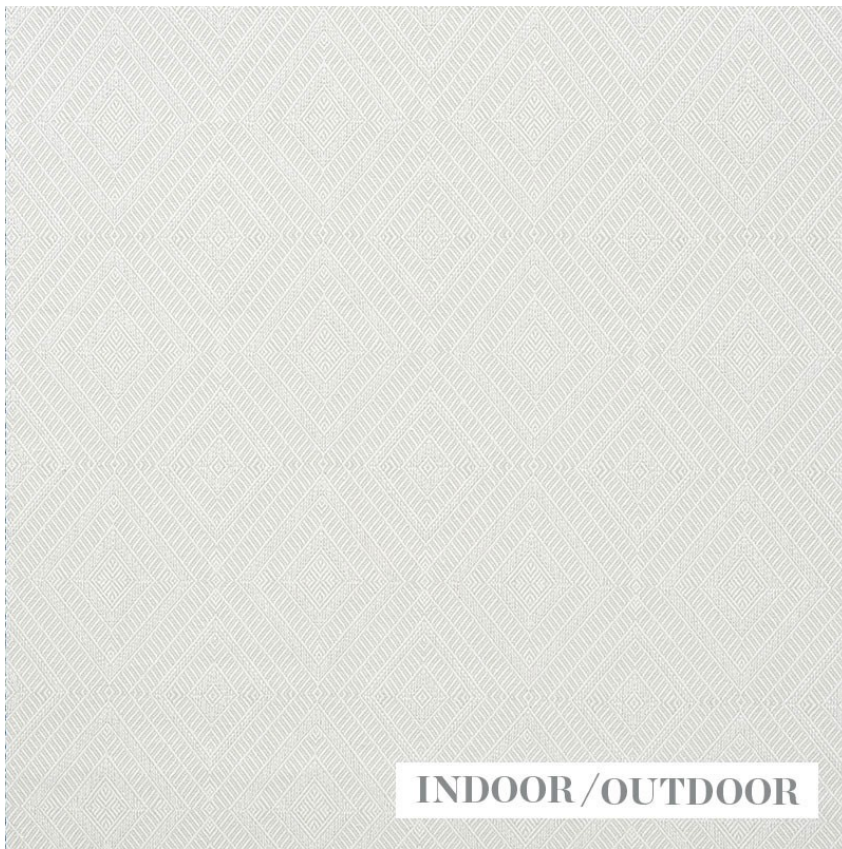

73862

GEOMETRIC WEAVE

COLOR: MINERAL TYPE: FABRIC

WHAT MAKES THIS SPECIAL

Made with natural linen, this logic-defying, medium-scale woven can be used inside or out. It resists fading, moisture, stains and mildew.

To check stock and price, request a physical memo, reserve or place an order, sign in to your account on www.fschumacher.com or our iOS app, or give us a call at **1-800-673-4221**

WIDTH
55" (140CM)

VERTICAL REPEAT
7 1/2" (19CM)