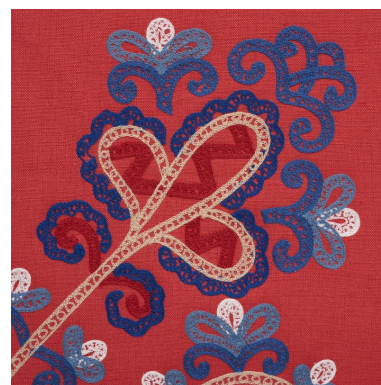

74451

ESTRELLA

COLOR: VERMILION TYPE: FABRIC

WHAT MAKES THIS SPECIAL

Estella's stylized floral motifs are delicately embroidered on a cotton-linen ground. Its open design layers beautifully with other patterns.

VERTICAL REPEAT
30 1/4" (77CM)

CONTENT
39% COTTON, 38% LINEN,
23% POLYESTER

LIGHT FASTNESS

N/A

HORIZONTAL REPEAT
26 1/4" (67CM)

MATCH
STRAIGHT

PERFORMANCE
MARTINDALE 32,000

COUNTRY OF FINISH
INDIA