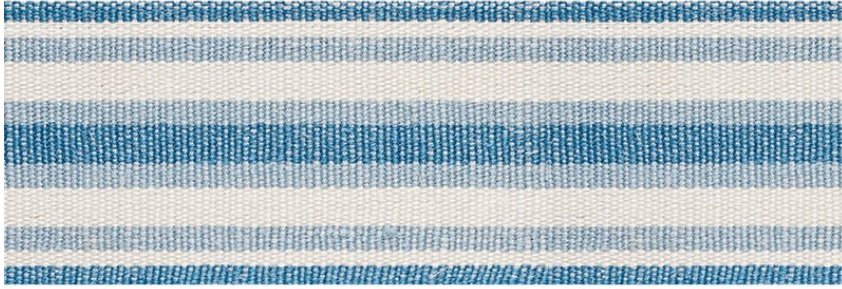

76581

LEVANT TAPE

COLOR: BLUE TYPE: TRIM

WHAT MAKES THIS SPECIAL

Made of pure linen, this multi-width, multi-color stripe tape adds a sophisticated finishing touch to upholstery, pillows and window treatments.

To check stock and price, request a physical memo, reserve or place an order, sign in to your account on www.fschumacher.com or our iOS app, or give us a call at **1-800-673-4221**

WIDTH
2" (5CM)

VERTICAL REPEAT
NONE

CONTENT
100% LINEN

LIGHT FASTNESS
N/A

HORIZONTAL REPEAT
1 3/4" (4CM)

MATCH
STRAIGHT

PERFORMANCE
N/A

COUNTRY OF FINISH
BELGIUM

SCHUMACHER

FABRIC WALLPAPER TRIM FURNITURE CUSTOM/CONTRACT
RUGS AND CARPETS AVAILABLE AT PATTERSONFLYNNMARTIN.COM