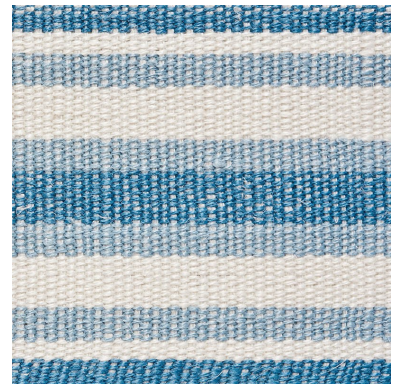

76581

LEVANT TAPE

COLOR: BLUE TYPE: TRIM

WHAT MAKES THIS SPECIAL

Made of pure linen, this multi-width, multi-color stripe tape adds a sophisticated finishing touch to upholstery, pillows and window treatments.

To check stock and price, request a physical memo, reserve or place an order, sign in to your account on www.fschumacher.com or our iOS app, or give us a call at **1-800-673-4221**

WIDTH
2" (5CM)

VERTICAL REPEAT
NONE

CONTENT
100% LINEN

LIGHT FASTNESS
N/A

HORIZONTAL REPEAT
1 3/4" (4CM)

MATCH
STRAIGHT

PERFORMANCE
N/A

COUNTRY OF FINISH
BELGIUM

SCHUMACHER

FABRIC WALLPAPER TRIM FURNITURE CUSTOM/CONTRACT
RUGS AND CARPETS AVAILABLE AT PATTERSONFLYNNMARTIN.COM