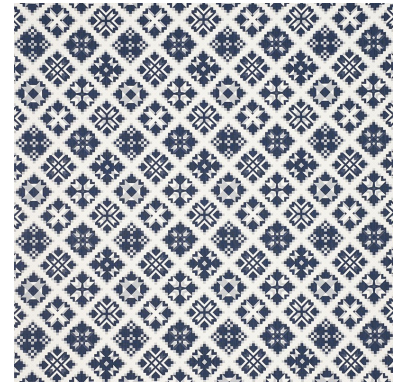

76760

TRISTAN PATCHWORK

COLOR: INDIGO TYPE: FABRIC

WHAT MAKES THIS SPECIAL

With all the charm of a traditional quilt, Tristan Patchwork is a jacquard weave with wonderful character and dimension.

To check stock and price, request a physical memo, reserve or place an order, sign in to your account on www.fschumacher.com or our iOS app, or give us a call at 1-800-673-4221

WIDTH
53 1/4" (135CM)

VERTICAL REPEAT
13 1/2" (34CM)

CONTENT
85% COTTON, 15%
ACRYLIC

LIGHT FASTNESS
N/A

HORIZONTAL REPEAT
VERT. 13 1/2" (34CM)

MATCH
STRAIGHT

PERFORMANCE
N/A

COUNTRY OF FINISH
ITALY