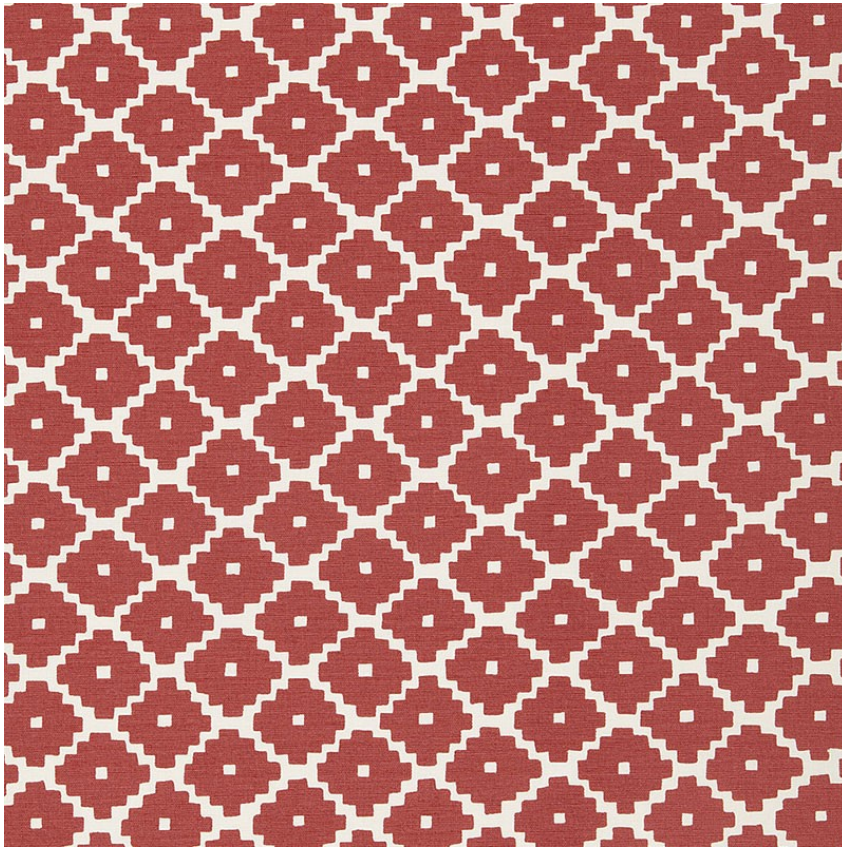

174484

ZIGGURAT

COLOR: RUBY TYPE: FABRIC

WHAT MAKES THIS SPECIAL

Available as a wallcovering.

To check stock and price, request a physical memo, reserve or place an order, sign in to your account on www.fschumacher.com or our iOS app, or give us a call at **1-800-673-4221**

WIDTH

54" WIDE (137CM)

VERTICAL REPEAT

6 3/4" (17CM)

CONTENT

100% COTTON

LIGHT FASTNESS

N/A

HORIZONTAL REPEAT

4 1/2" (11CM)

MATCH

STRAIGHT

PERFORMANCE

N/A

COUNTRY OF FINISH

INDIA