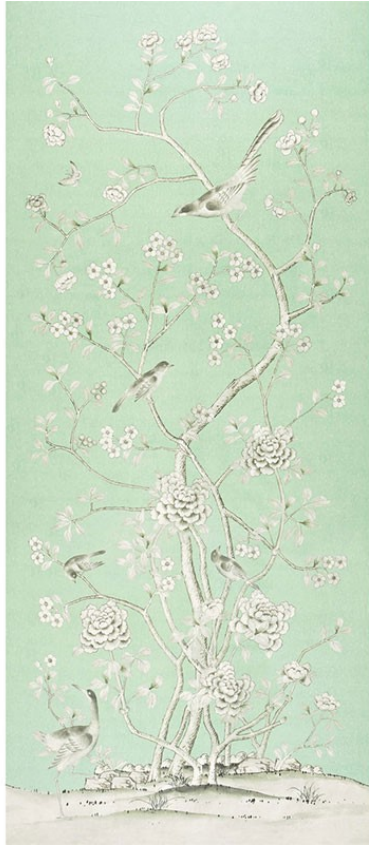

175043

CHINOIS PALAIS

COLOR: AQUAMARINE TYPE: FABRIC

WHAT MAKES THIS SPECIAL

Inspired by an antique Chinese silk panel, this design features exotic birds and cherry blossoms and is true to the original scale. Also available as a wallcovering.

VERTICAL REPEAT
131 1/2" (334 CM)

CONTENT
100% LINEN

LIGHT FASTNESS
80 HOURS

HORIZONTAL REPEAT
54" (137CM)

MATCH
STRAIGHT

PERFORMANCE
N/A

COUNTRY OF FINISH
ITALY

SCHUMACHER