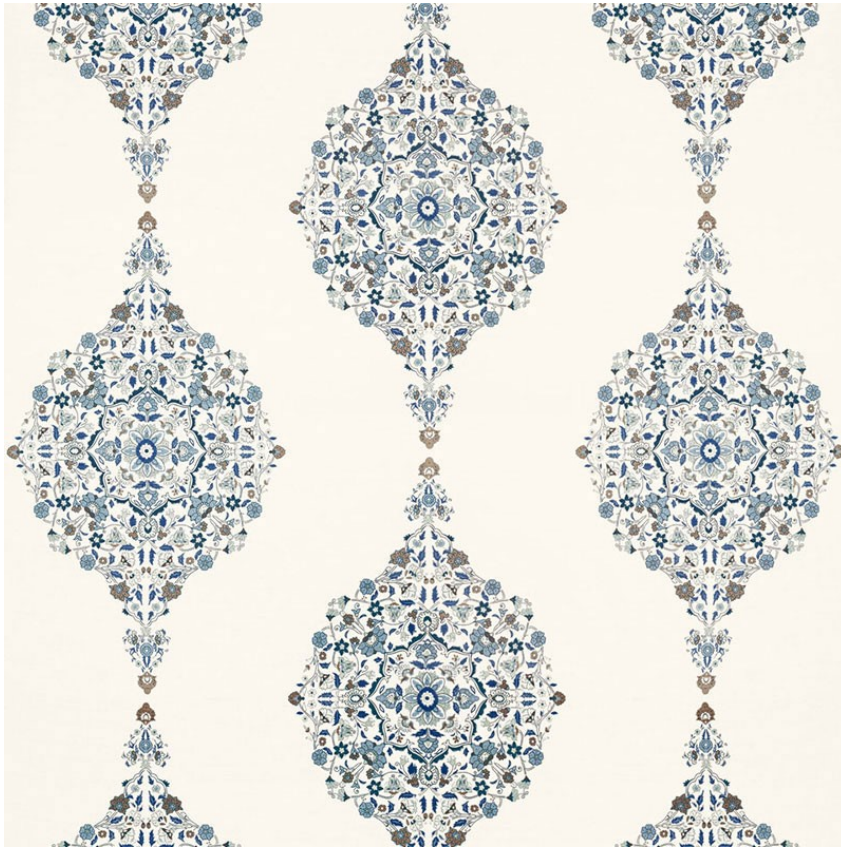

175321

MEHNDI LINEN PRINT

COLOR: INDIGO TYPE: FABRIC

WHAT MAKES THIS SPECIAL

Since 1889 we've been setting the bar with our exceptional products. A passion for beauty, respect for classicism and eye for the cutting edge are woven into everything we do.

VERTICAL REPEAT

31" (79CM)

CONTENT

50% COTTON, 50% JUTE

LIGHT FASTNESS

40 HOURS

HORIZONTAL REPEAT

17 1/2" (44CM)