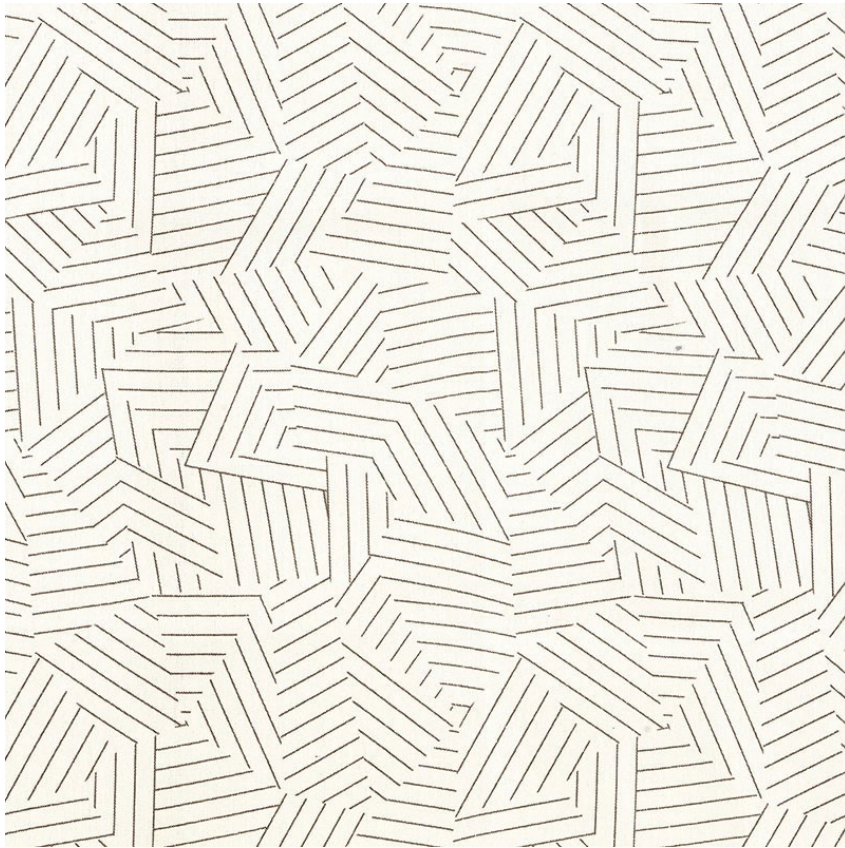

176053

DECONSTRUCTED STRIPE

COLOR: GREIGE TYPE: FABRIC

Interior Design by Elizabeth Newman  
SCHUMACHER

**WHAT MAKES THIS SPECIAL**

This graphic collage of stripes is an homage to the legendary decorator Albert Hadley. Also available as a wallcovering and indoor/outdoor fabric.

WIDTH  
54" (137CM)

VERTICAL REPEAT  
18" (46CM)

CONTENT  
100% LINEN

LIGHT FASTNESS  
40 HOURS

HORIZONTAL REPEAT  
13 1/2" (34CM)

MATCH  
STRAIGHT

PERFORMANCE  
WYZENBEEK 15,000

COUNTRY OF FINISH  
UNITED STATES OF  
AMERICA