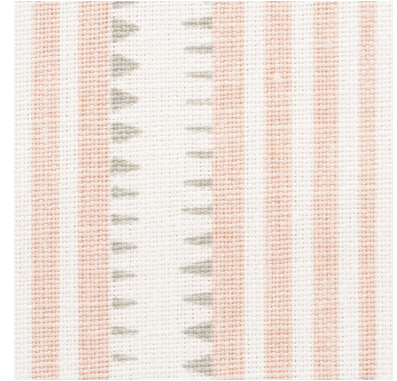

176273

MONCORVO

COLOR: BLUSH TYPE: FABRIC

#### WHAT MAKES THIS SPECIAL

A narrow, gradient stripe with stippled accents, this printed linen has a beautiful hand-drawn look. It's a stylish option for upholstery, pillows and curtains. Also available as a wallcovering.