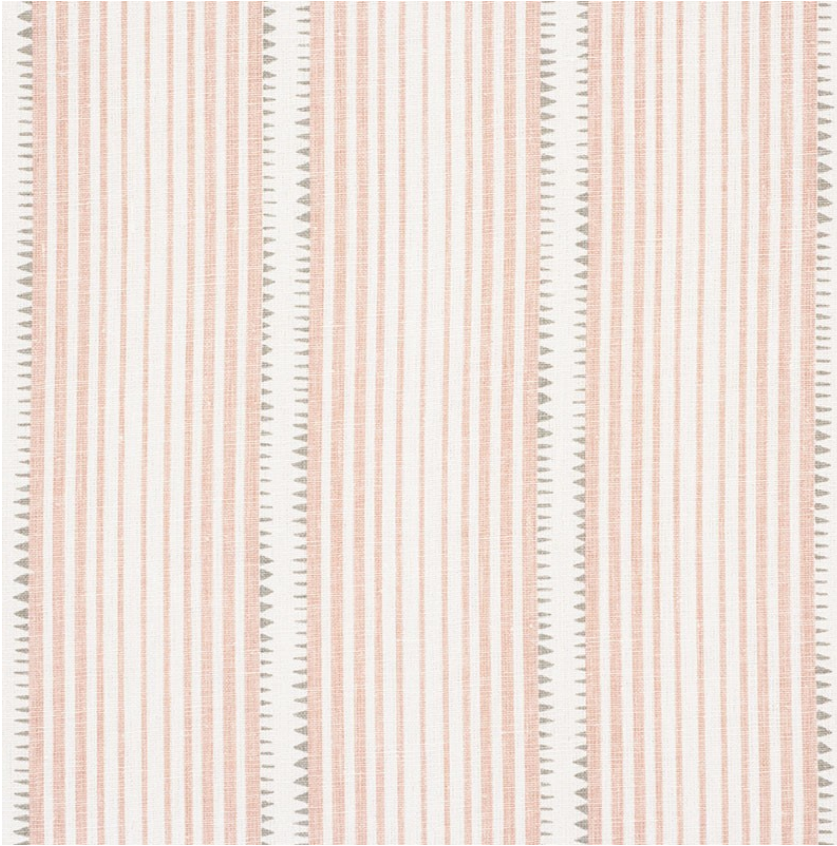

176273

MONCORVO

COLOR: BLUSH TYPE: FABRIC

#### WHAT MAKES THIS SPECIAL

A narrow, gradient stripe with stippled accents, this printed linen has a beautiful hand-drawn look. It's a stylish option for upholstery, pillows and curtains. Also available as a wallcovering.