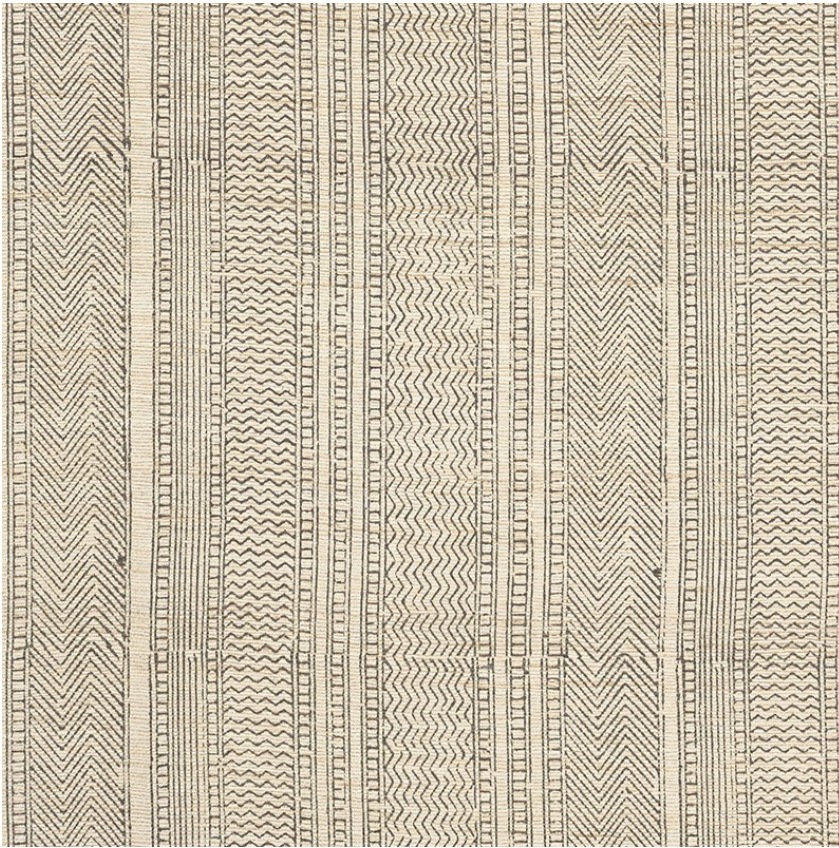

177180

MOHAVE

COLOR: NATURAL TYPE: FABRIC

#### WHAT MAKES THIS SPECIAL

Block-printed by hand on natural raw silk, Mohave is the ultimate artisanal fabric, with irregular jags where the stamps meet. Subtle variations are part of this fabric's unique beauty.

WIDTH  
51" (129 CM)

VERTICAL REPEAT  
6" (15CM)

CONTENT  
100% SILK

LIGHT FASTNESS  
40 HOURS

HORIZONTAL REPEAT  
13" (33CM)

MATCH  
STRAIGHT

PERFORMANCE  
N/A

COUNTRY OF FINISH  
INDIA