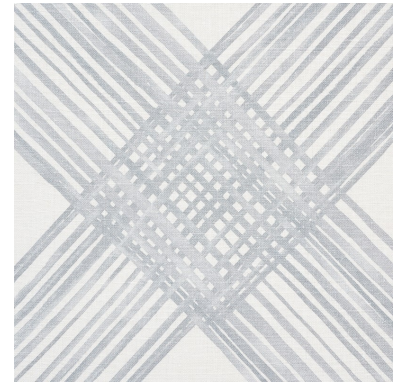

177950

TRAVERSE

COLOR: LINEN TYPE: FABRIC

**WHAT MAKES THIS SPECIAL**

Porter Teleo takes a traditional trellis pattern and brings it into the 21st century by blowing up the scale and imbuing it with their signature hand-painted look.

**WIDTH**  
54 1/4" (138CM)

**VERTICAL REPEAT**  
53 3/4" (137CM)

**CONTENT**  
100% LINEN

**LIGHT FASTNESS**  
70 HOURS

**HORIZONTAL REPEAT**  
51 1/2" (131CM)

**MATCH**  
STRAIGHT

**PERFORMANCE**  
MARTINDALE 20,000