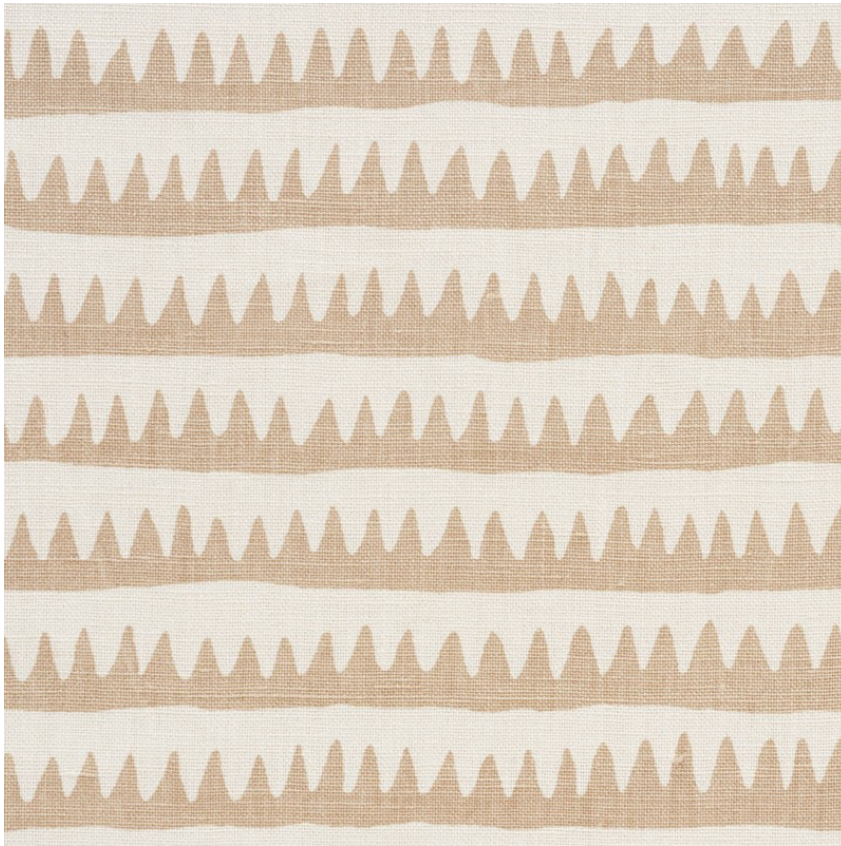

177972

CORFU STRIPE

COLOR: SAND TYPE: FABRIC

#### WHAT MAKES THIS SPECIAL

With irregular, rippled bands printed on a linen-cotton ground, Corfu Stripe is the stylish companion to Corfu, a large-scale suzani pattern.

To check stock and price, request a physical memo, reserve or place an order, sign in to your account on [www.fschumacher.com](http://www.fschumacher.com) or our iOS app, or give us a call at **1-800-673-4221**

WIDTH  
53 1/4" (135CM)

VERTICAL REPEAT  
13 1/2" (34CM)

CONTENT  
55% LINEN, 45% COTTON

LIGHT FASTNESS  
N/A

HORIZONTAL REPEAT  
26 1/2" (67CM)

MATCH  
STRAIGHT

PERFORMANCE  
N/A

COUNTRY OF FINISH  
INDIA