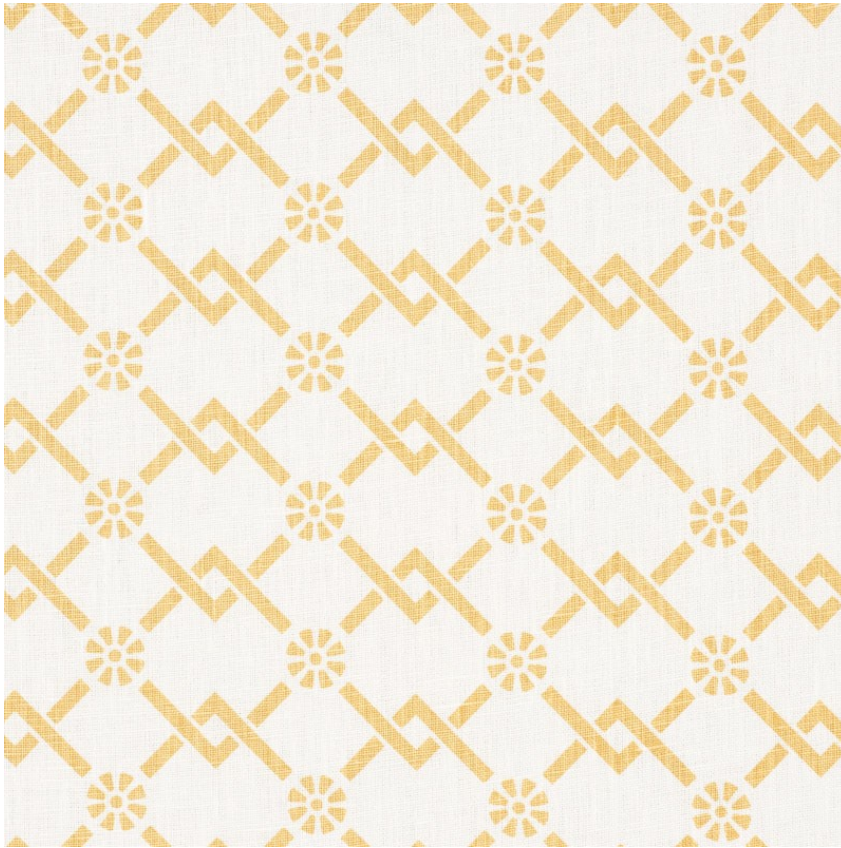

178311

FRETWORK FLOWER

COLOR: SAFFRON TYPE: FABRIC

WHAT MAKES THIS SPECIAL

An interlacing lattice design with a charming floral accent, this versatile printed linen layers beautifully with other patterns.

To check stock and price, request a physical memo, reserve or place an order, sign in to your account on www.fschumacher.com or our iOS app, or give us a call at **1-800-673-4221**

WIDTH
54" (137CM)

VERTICAL REPEAT
1 7/8" (5CM)

CONTENT
100% LINEN

LIGHT FASTNESS
40 HOURS

HORIZONTAL REPEAT
2 3/4" (7CM)

MATCH
STRAIGHT

PERFORMANCE
WYZENBEEK 15,000

COUNTRY OF FINISH
UNITED STATES OF AMERICA

SCHUMACHER

FABRIC WALLPAPER TRIM FURNITURE CUSTOM/CONTRACT
RUGS AND CARPETS AVAILABLE AT PATTERSONFLYNNMARTIN.COM