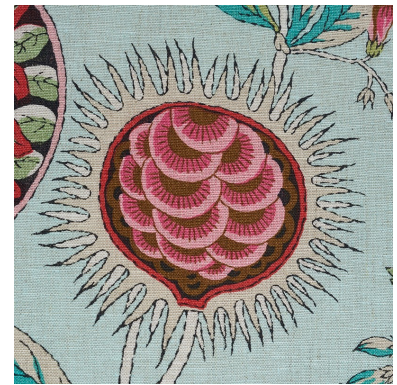

178770

ROCA REDONDA

COLOR: MINERAL & PINK TYPE: FABRIC

WHAT MAKES THIS SPECIAL

Based on an 18th-century French document, this fantastical rendering of flowers, branches, and seedpods combines a warm sensibility with a chic versatility that can skew traditional, modern, and everything in between.

VERTICAL REPEAT
39 1/2" (100CM)

CONTENT
100% LINEN

LIGHT FASTNESS
N/A

HORIZONTAL REPEAT
27 1/4" (69CM)

MATCH
STRAIGHT

PERFORMANCE
N/A

COUNTRY OF FINISH
UNITED KINGDOM

SCHUMACHER