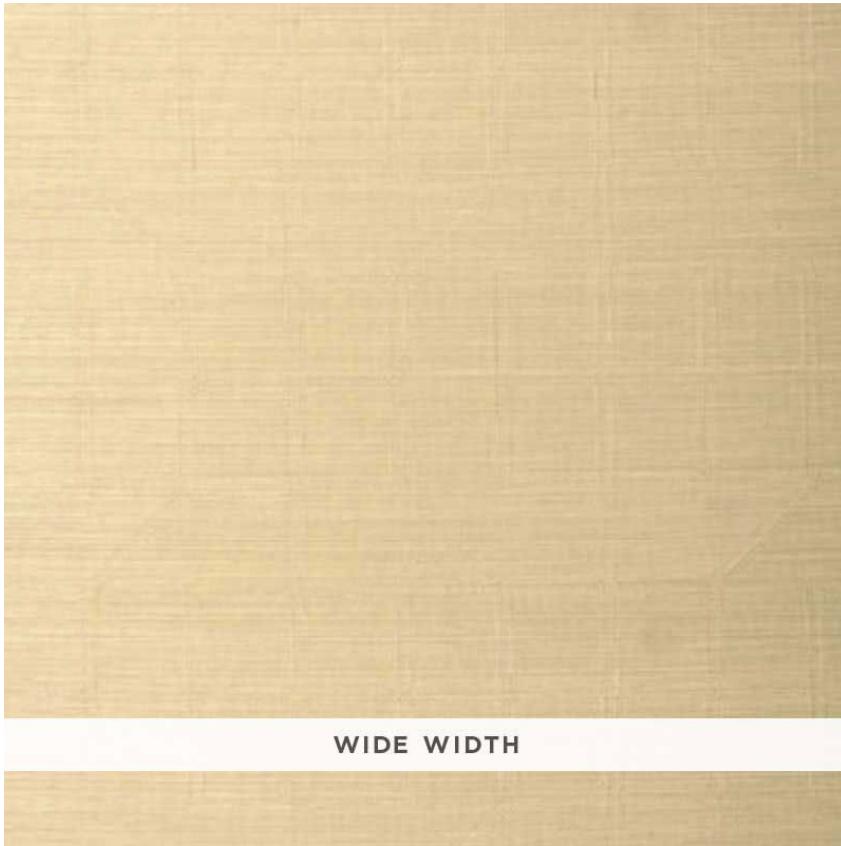

5003550

LINYI EMBROIDERED FRET

COLOR: CREAM TYPE: WALLPAPER

WHAT MAKES THIS SPECIAL

Since 1889 we've been setting the bar with our exceptional products. A passion for beauty, respect for classicism and eye for the cutting edge are woven into everything we do.

To check stock and price, request a physical memo, reserve or place an order, sign in to your account on www.fschumacher.com or our iOS app, or give us a call at **1-800-673-4221**

WIDTH

34 1/8" WIDE (87CM)

VERTICAL REPEAT

17" (43CM)

CONTENT

N/A

LIGHT FASTNESS

N/A

HORIZONTAL REPEAT

17 1/8" (43CM)