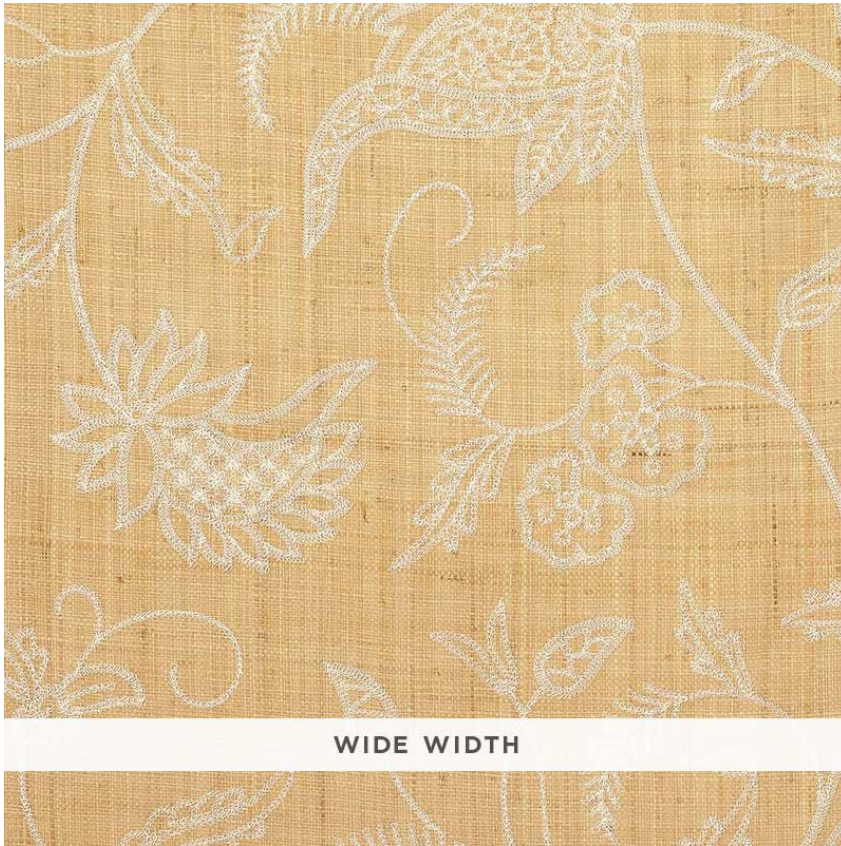

5003560

SCONSET EMBROIDERED RAFFIA

COLOR: NATURAL TYPE: WALLPAPER

WHAT MAKES THIS SPECIAL

Since 1889 we've been setting the bar with our exceptional products. A passion for beauty, respect for classicism and eye for the cutting edge are woven into everything we do.

To check stock and price, request a physical memo, reserve or place an order, sign in to your account on www.fschumacher.com or our iOS app, or give us a call at **1-800-673-4221**

WIDTH
38" WIDE (97CM)

VERTICAL REPEAT
34" (86CM)

CONTENT
N/A

LIGHT FASTNESS
N/A

HORIZONTAL REPEAT
38" (97CM)

MATCH
STRAIGHT

PERFORMANCE
N/A

COUNTRY OF FINISH
UNITED STATES OF AMERICA

SCHUMACHER