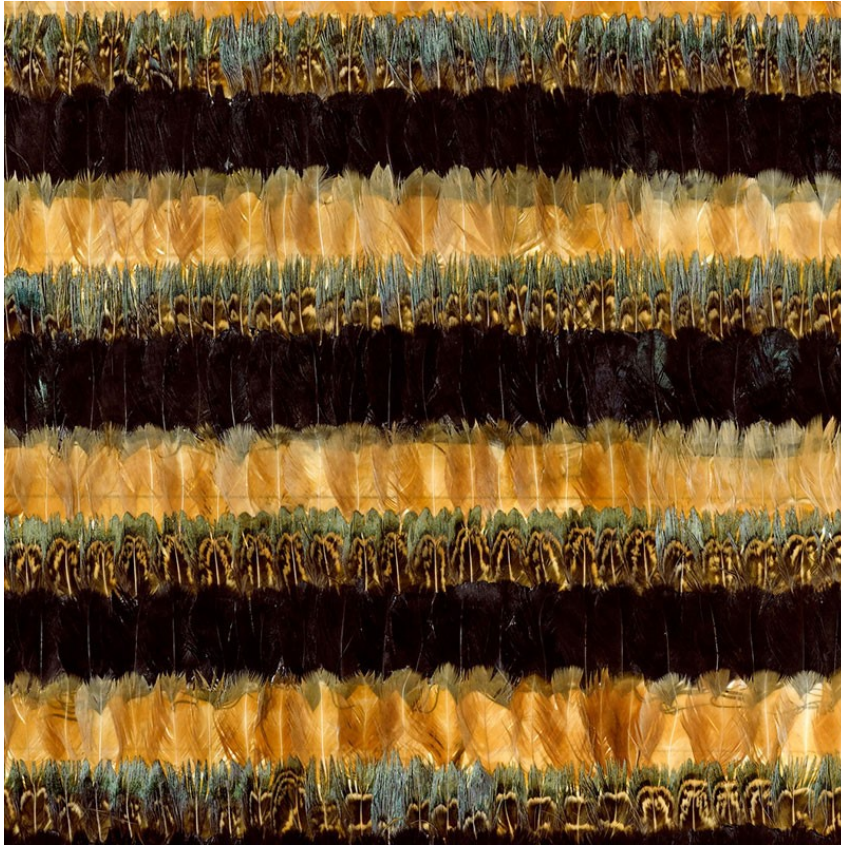

5003980

FAIR HAVEN

COLOR: SAPPHIRE TYPE: WALLPAPER

---

WIDTH  
38" WIDE (97CM)

VERTICAL REPEAT  
2 1/2" (6CM)

CONTENT  
N/A

LIGHT FASTNESS  
N/A

HORIZONTAL REPEAT  
NONE

MATCH  
STRAIGHT

PERFORMANCE  
N/A

COUNTRY OF FINISH  
TAIWAN