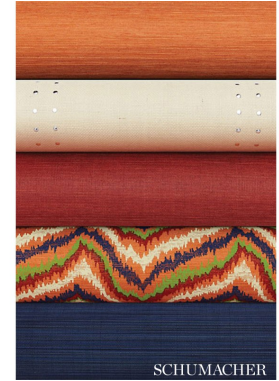

5004722

HARUKI SISAL

COLOR: INDIGO TYPE: WALLPAPER

WHAT MAKES THIS SPECIAL

This classic sisal wallcovering is notable for its sheen, texture and extensive color palette. From chic neutrals to saturated hues, Haruki Sisal offers a multitude of options.

To check stock and price, request a physical memo, reserve or place an order, sign in to your account on www.fschumacher.com or our iOS app, or give us a call at **1-800-673-4221**

WIDTH
36" WIDE (91CM)