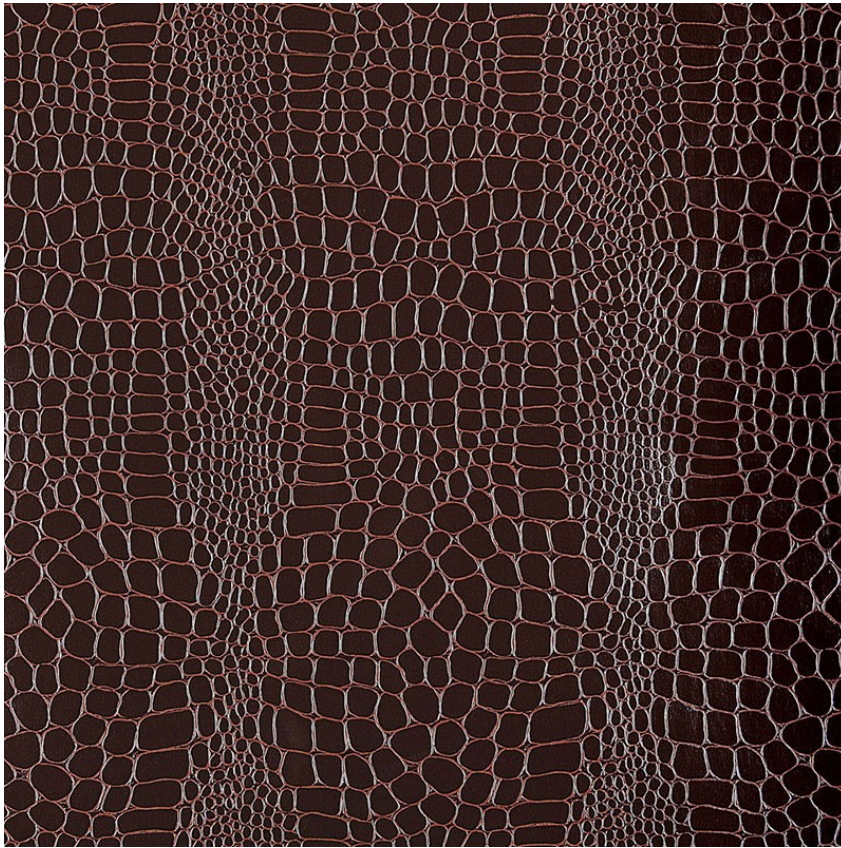

5005833

CROCODILE

COLOR: JAVA TYPE: WALLPAPER

WHAT MAKES THIS SPECIAL

Classic crocodile gets an update in this embossed wallcovering. The subtly striped pattern adds instant luxury to any space. This pattern is also available in a 54" (137 cm) width.

VERTICAL REPEAT

11 1/2" (29CM)

CONTENT

N/A

LIGHT FASTNESS

N/A

HORIZONTAL REPEAT

5 1/2" (14CM)