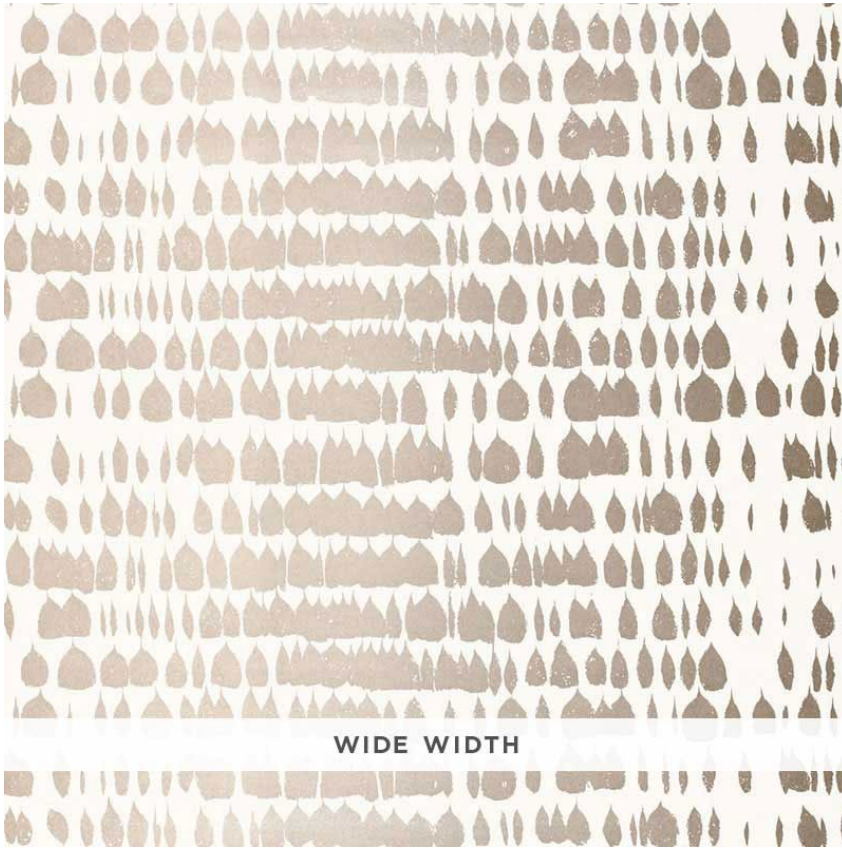

5005880

QUEEN OF SPAIN

COLOR: WARM SILVER TYPE: WALLPAPER

WHAT MAKES THIS SPECIAL

Introduced in 1963 and still fresh today, Queen of Spain has a painterly quality. A wonderful example of mid-century design, it is available as a fabric and a wallcovering.

To check stock and price, request a physical memo, reserve or place an order, sign in to your account on www.fschumacher.com or our iOS app, or give us a call at 1-800-673-4221

WIDTH
49" WIDE (124CM)

VERTICAL REPEAT
36" (91CM)

CONTENT
N/A

LIGHT FASTNESS
N/A

HORIZONTAL REPEAT
48" (122CM)

MATCH
STRAIGHT

PERFORMANCE
N/A

COUNTRY OF FINISH
UNITED KINGDOM

SCHUMACHER

FABRIC WALLPAPER TRIM FURNITURE CUSTOM/CONTRACT
RUGS AND CARPETS AVAILABLE AT PATTERSONFLYNNMARTIN.COM