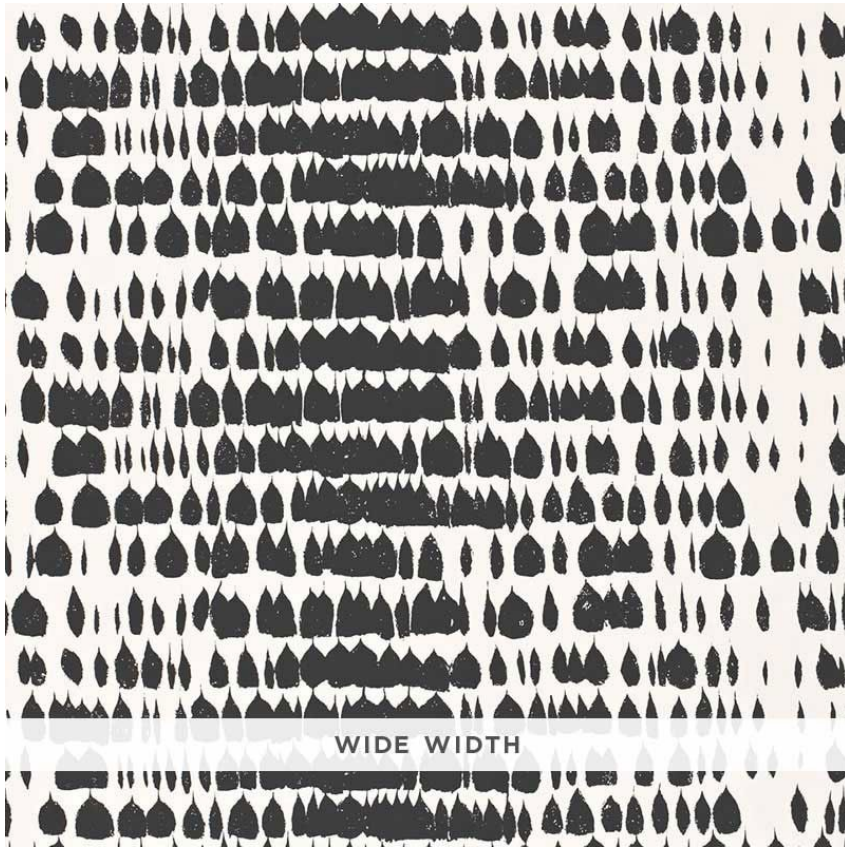

5005881

QUEEN OF SPAIN

COLOR: BLACK TYPE: WALLPAPER

WHAT MAKES THIS SPECIAL

Introduced in 1963 and still fresh today, Queen of Spain has a painterly quality. A wonderful example of mid-century design, it is available as a fabric and a wallcovering.

To check stock and price, request a physical memo, reserve or place an order, sign in to your account on www.fschumacher.com or our iOS app, or give us a call at 1-800-673-4221

WIDTH
49" WIDE (124CM)

VERTICAL REPEAT
36" (91CM)

CONTENT
N/A

LIGHT FASTNESS
N/A

HORIZONTAL REPEAT
48" (122CM)

MATCH
STRAIGHT

PERFORMANCE
N/A

COUNTRY OF FINISH
UNITED KINGDOM

SCHUMACHER

FABRIC WALLPAPER TRIM FURNITURE CUSTOM/CONTRACT
RUGS AND CARPETS AVAILABLE AT PATTERSONFLYNNMARTIN.COM