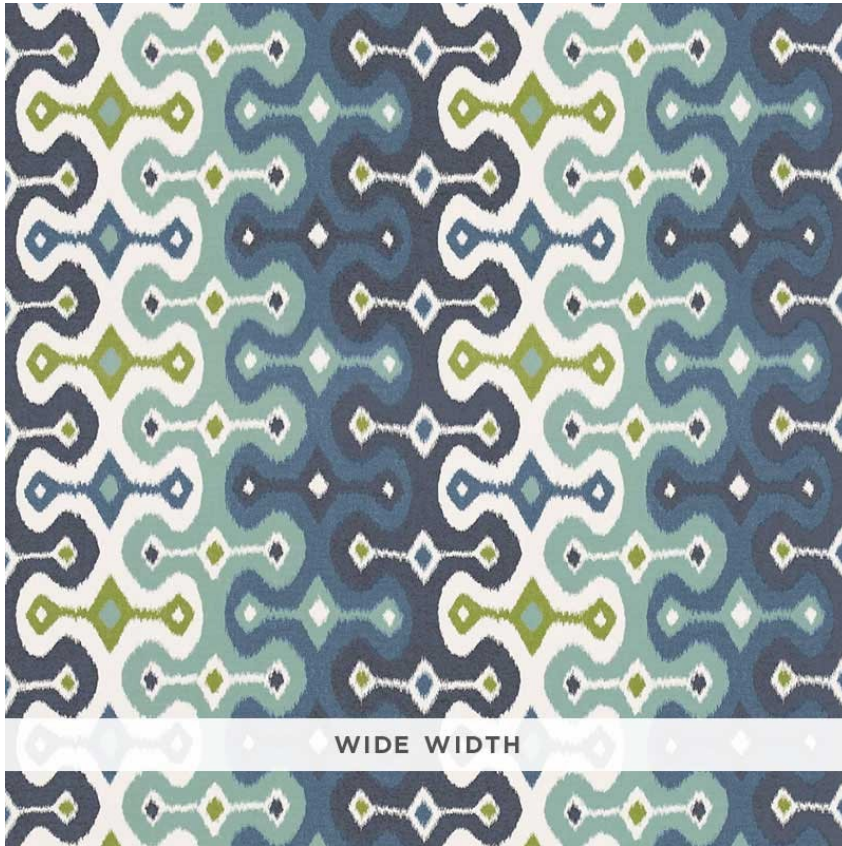

5006652

DARYA IKAT SIDEWALL

COLOR: SKY TYPE: WALLPAPER

WHAT MAKES THIS SPECIAL

Inspired by traditional ikat patterns, this design fuses a global chic ethos with the enduring appeal of stripes. Also available as a warp-printed ikat fabric.

To check stock and price, request a physical memo, reserve or place an order, sign in to your account on www.fschumacher.com or our iOS app, or give us a call at 1-800-673-4221

WIDTH
51" WIDE (130CM)

VERTICAL REPEAT
15 1/2" (39CM)

CONTENT
N/A

LIGHT FASTNESS
N/A

HORIZONTAL REPEAT
25 1/2" (65CM)

MATCH
STRAIGHT

PERFORMANCE
N/A

COUNTRY OF FINISH
UNITED KINGDOM

SCHUMACHER

FABRIC WALLPAPER TRIM FURNITURE CUSTOM/CONTRACT
RUGS AND CARPETS AVAILABLE AT PATTERSONFLYNNMARTIN.COM