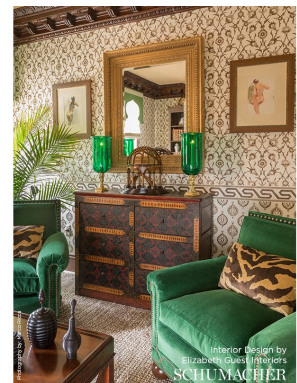

5006681

SAMOVAR

COLOR: SEPIA TYPE: WALLPAPER

WHAT MAKES THIS SPECIAL

A small-scale pattern that features medallions, Samovar brings an exotic note to any room. This pattern can be combined with other wallpapers to create a unique layered effect.

To check stock and price, request a physical memo, reserve or place an order, sign in to your account on www.fschumacher.com or our iOS app, or give us a call at **1-800-673-4221**

WIDTH

27" WIDE (69CM)