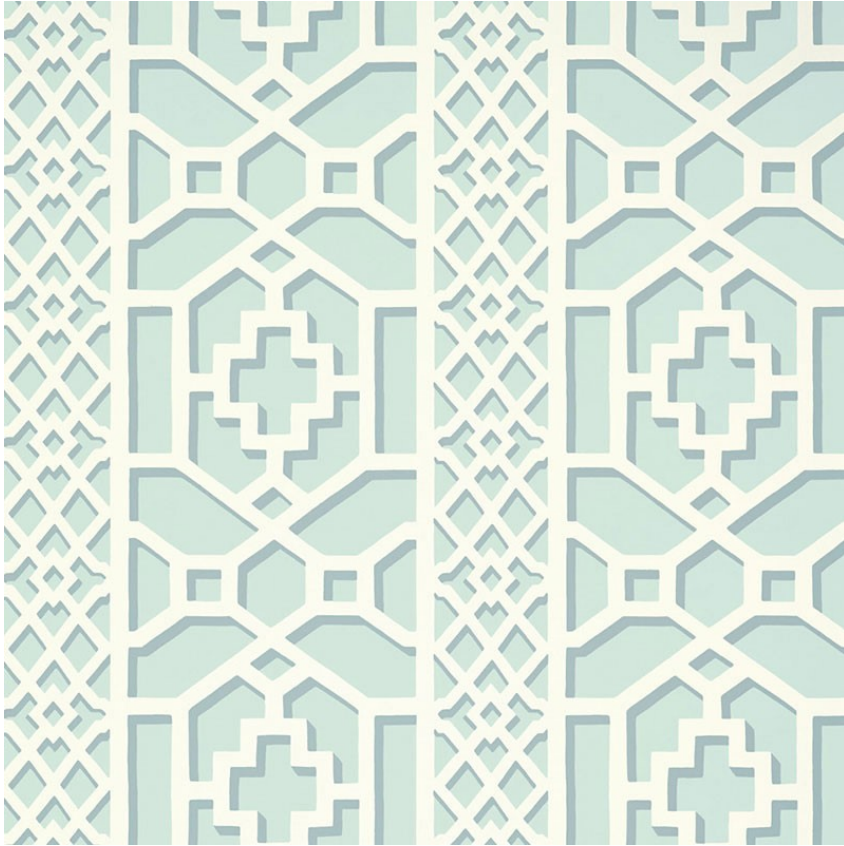

5006942

ZANZIBAR TRELLIS

COLOR: WINTER MINT TYPE: WALLPAPER

WHAT MAKES THIS SPECIAL

Inspired by Elsie de Wolfe's trellised rooms, this fretwork pattern was introduced in the 1970s. Reimagined with modern, graphic appeal, it's available as a fabric and a wallpaper.

VERTICAL REPEAT
12 5/8" (32CM)

CONTENT
N/A

LIGHT FASTNESS
N/A

HORIZONTAL REPEAT
13 1/2" (34CM)

MATCH
STRAIGHT

PERFORMANCE
N/A

COUNTRY OF FINISH
UNITED STATES OF AMERICA

SCHUMACHER