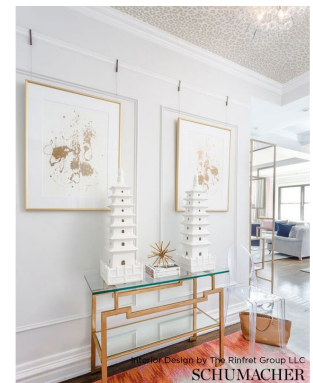

5007011

ICONIC LEOPARD

COLOR: LINEN TYPE: WALLPAPER

WHAT MAKES THIS SPECIAL

We first introduced this sexy pattern in the 1970s. In almost a dozen colors, it's endlessly chic. Available as a fabric and a wallcovering.

To check stock and price, request a physical memo, reserve or place an order, sign in to your account on www.fschumacher.com or our iOS app, or give us a call at **1-800-673-4221**

WIDTH
"27"" WIDE (69CM)"