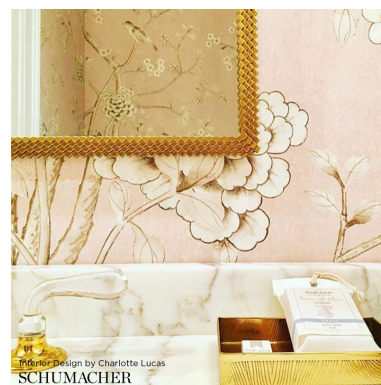

5007121

CHINOIS PALAIS

COLOR: BLUSH CONCH TYPE: WALLPAPER

WHAT MAKES THIS SPECIAL

Inspired by an antique Chinese silk panel, this design features exotic birds and cherry blossoms and is true to the original scale. Available as a printed linen and a wallcovering.

To check stock and price, request a physical memo, reserve or place an order, sign in to your account on www.fschumacher.com or our iOS app, or give us a call at **1-800-673-4221**

WIDTH

51 3/4" WIDE (131CM)