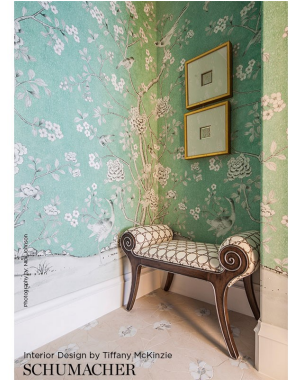

5007123

CHINOIS PALAIS

COLOR: AQUAMARINE TYPE: WALLPAPER

WHAT MAKES THIS SPECIAL

Inspired by an antique Chinese silk panel, this design features exotic birds and cherry blossoms and is true to the original scale. Available as a printed linen and a wallcovering.

To check stock and price, request a physical memo, reserve or place an order, sign in to your account on www.fschumacher.com or our iOS app, or give us a call at 1-800-673-4221

WIDTH
51 3/4" WIDE (131CM)

VERTICAL REPEAT
144" (366CM)

CONTENT
N/A

LIGHT FASTNESS
N/A

HORIZONTAL REPEAT
51 3/4" (131CM)

MATCH
STRAIGHT

PERFORMANCE
N/A

COUNTRY OF FINISH
UNITED KINGDOM

SCHUMACHER