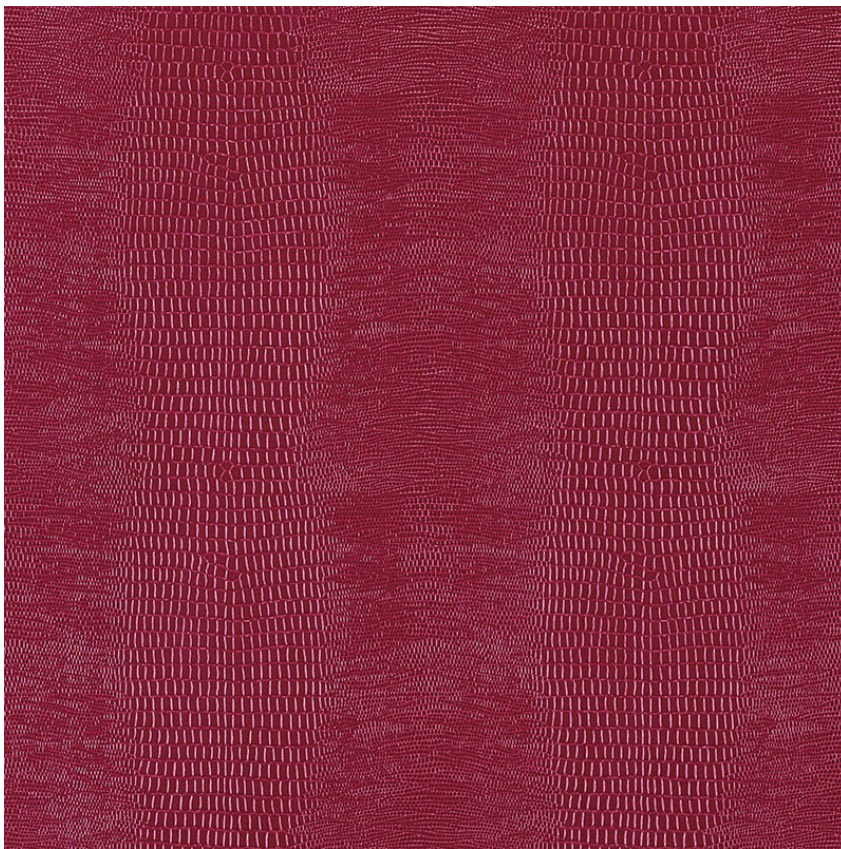

5007340

KOMODO

COLOR: LACQUER TYPE: WALLPAPER

WHAT MAKES THIS SPECIAL

Komodo's luminous, shimmering finish creates glamour and drama with an opulent edge. This pattern is also available in 54" (137 cm) width.

To check stock and price, request a physical memo, reserve or place an order, sign in to your account on www.fschumacher.com or our iOS app, or give us a call at **1-800-673-4221**

WIDTH

27 WIDE (69CM)

VERTICAL REPEAT

5 3/4" (15CM)

CONTENT

N/A

LIGHT FASTNESS

N/A

HORIZONTAL REPEAT

6" (15CM)

MATCH

STRAIGHT

PERFORMANCE

N/A

COUNTRY OF FINISH

UNITED STATES OF
AMERICA

SCHUMACHER

FABRIC WALLPAPER TRIM FURNITURE CUSTOM/CONTRACT
RUGS AND CARPETS AVAILABLE AT PATTERSONFLYNNMARTIN.COM