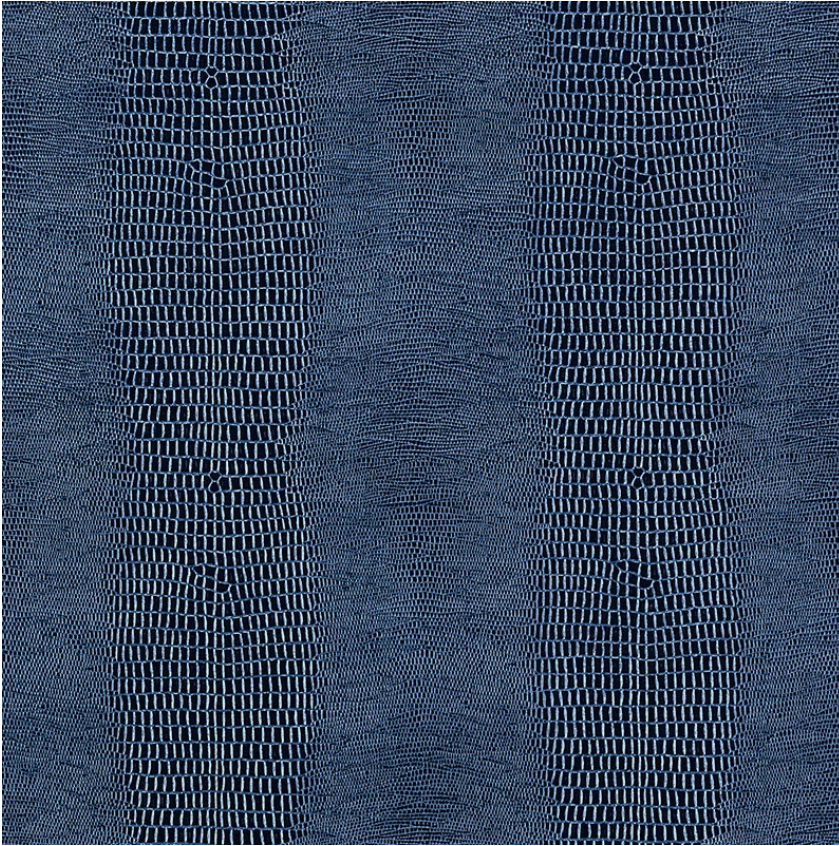

5007344

KOMODO

COLOR: PRUSSIAN TYPE: WALLPAPER

WHAT MAKES THIS SPECIAL

Komodo's luminous, shimmering finish creates glamour and drama with an opulent edge. This pattern is also available in 54" (137 cm) width.

VERTICAL REPEAT
5 3/4" (15CM)

CONTENT
N/A

LIGHT FASTNESS
N/A

HORIZONTAL REPEAT
6" (15CM)

MATCH
STRAIGHT

PERFORMANCE
N/A

COUNTRY OF FINISH
UNITED STATES OF
AMERICA

SCHUMACHER