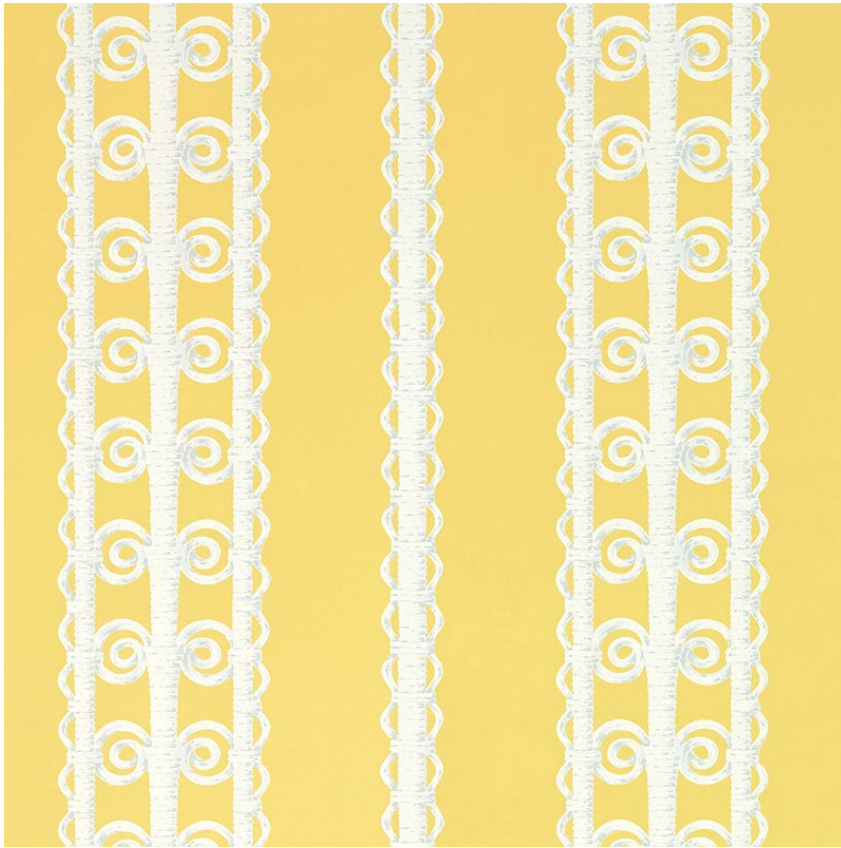

5007722

WICKER STRIPE

COLOR: LEMON BLOSSOM TYPE: WALLPAPER

WHAT MAKES THIS SPECIAL

Inspired by vintage wicker details, this whimsical stripe is a play on trelliswork. The hand-painted, chalky white pattern adds a wonderfully pretty touch to any room.

VERTICAL REPEAT
13 1/2" (34CM)

CONTENT
N/A

LIGHT FASTNESS
N/A

HORIZONTAL REPEAT
13 1/2" (34CM)

MATCH
STRAIGHT

PERFORMANCE
N/A

COUNTRY OF FINISH
UNITED STATES OF
AMERICA

SCHUMACHER