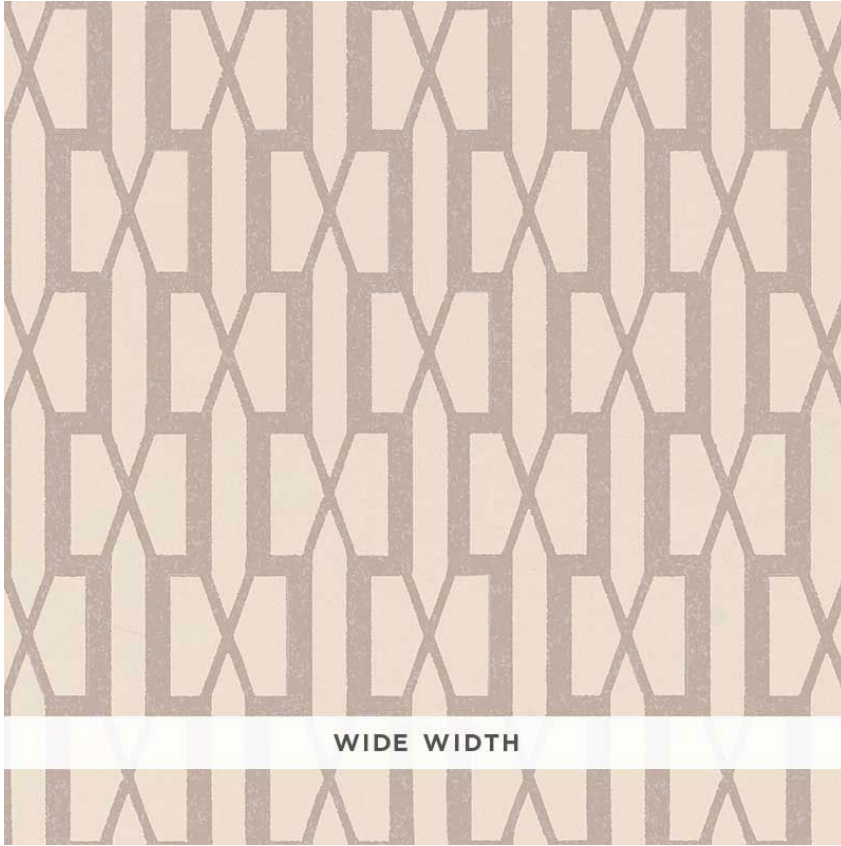

5007990

BELVEDERE

COLOR: LILAC TYPE: WALLPAPER

WHAT MAKES THIS SPECIAL

An updated trellis pattern that's handsome yet delicate. This pattern is available as a fabric and a wallcovering.

To check stock and price, request a physical memo, reserve or place an order, sign in to your account on www.fschumacher.com or our iOS app, or give us a call at **1-800-673-4221**

WIDTH
53 7/8" (137CM)

VERTICAL REPEAT
4 1/8" (10CM)

CONTENT
N/A

LIGHT FASTNESS
N/A

HORIZONTAL REPEAT
3" (8CM)

MATCH
STRAIGHT

PERFORMANCE
N/A

COUNTRY OF FINISH
UNITED KINGDOM