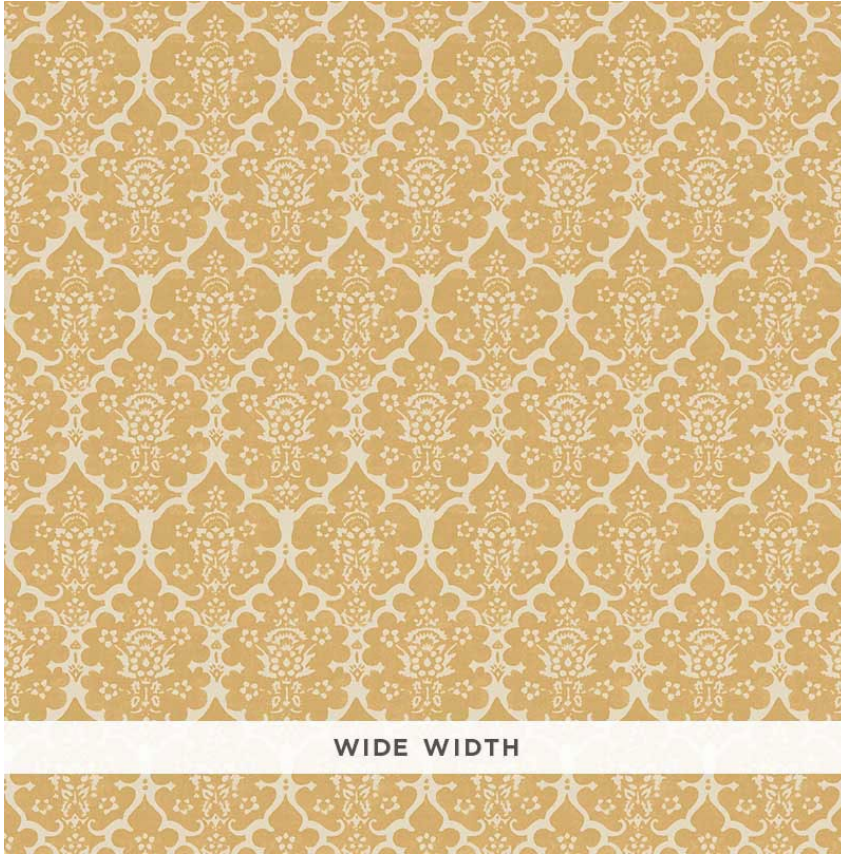

5008032

BURLEY

COLOR: STRAW TYPE: WALLPAPER

#### WHAT MAKES THIS SPECIAL

A charming print with a hint of the exotic, Burley is a gorgeous floral lattice design. This hand-blocked pattern gives depth and beauty. Also available as a linen fabric.

To check stock and price, request a physical memo, reserve or place an order, sign in to your account on [www.fschumacher.com](http://www.fschumacher.com) or our iOS app, or give us a call at **1-800-673-4221**

#### WIDTH

55 3/4" (142CM)

#### VERTICAL REPEAT

4" (10CM)