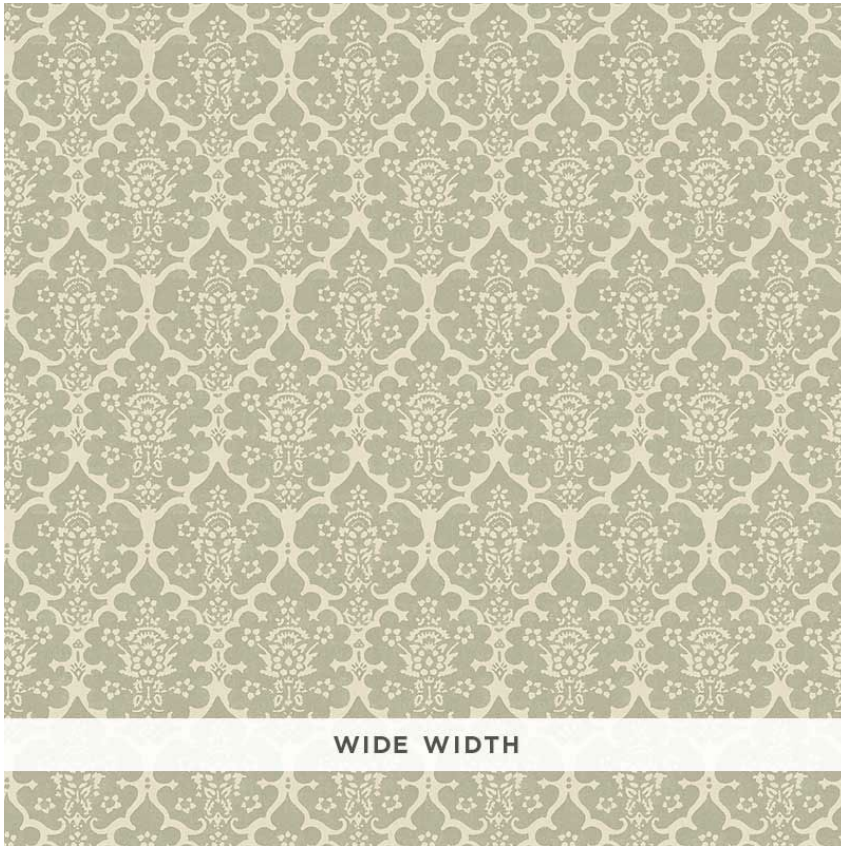

5008033

BURLEY

COLOR: SAGE TYPE: WALLPAPER

WHAT MAKES THIS SPECIAL

A charming print with a hint of the exotic, Burley is a gorgeous floral lattice design. This hand-blocked pattern gives depth and beauty. Also available as a linen fabric.

VERTICAL REPEAT

4" (10CM)

CONTENT

N/A

LIGHT FASTNESS

N/A

HORIZONTAL REPEAT

2 1/2" (6CM)