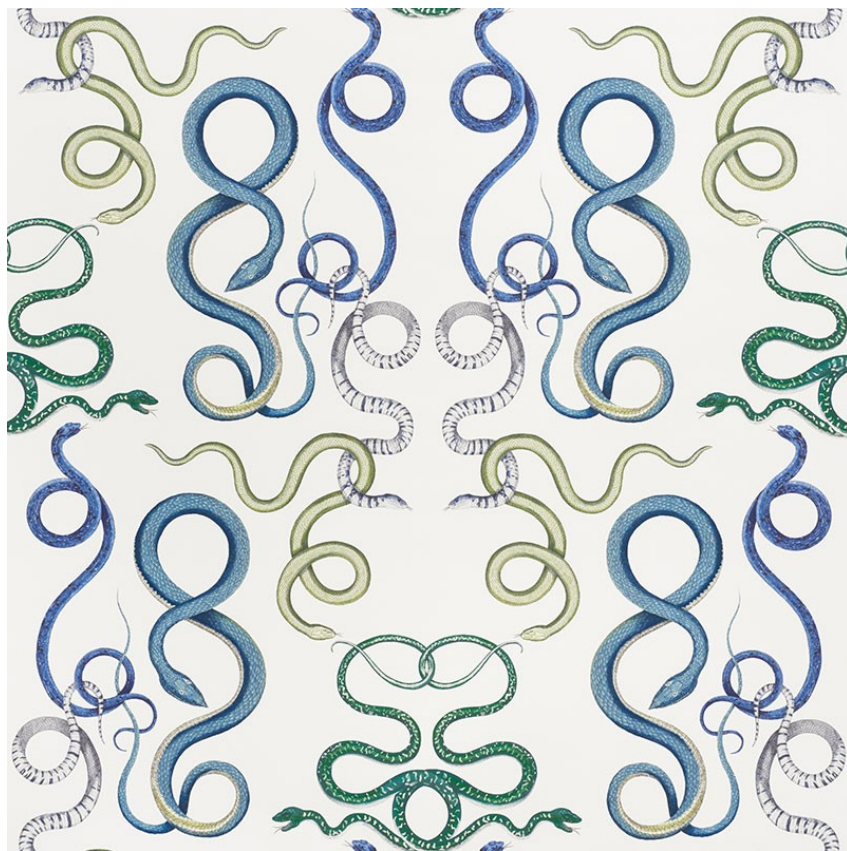

5009460

GIOVE

COLOR: EMERALD & SAPPHIRE TYPE: WALLPAPER

#### WHAT MAKES THIS SPECIAL

With its cascade of hand-drawn, intertwining snakes, Giove invokes one of the oldest mythological symbols. This beguiling pattern is also available as a fabric.

To check stock and price, request a physical memo, reserve or place an order, sign in to your account on [www.fschumacher.com](http://www.fschumacher.com) or our iOS app, or give us a call at **1-800-673-4221**

WIDTH  
54 3/4" (139CM)

VERTICAL REPEAT  
35 1/2" (90CM)

CONTENT  
N/A

LIGHT FASTNESS  
N/A

HORIZONTAL REPEAT  
36" (91CM)

MATCH  
STRAIGHT

PERFORMANCE  
N/A

COUNTRY OF FINISH  
UNITED KINGDOM