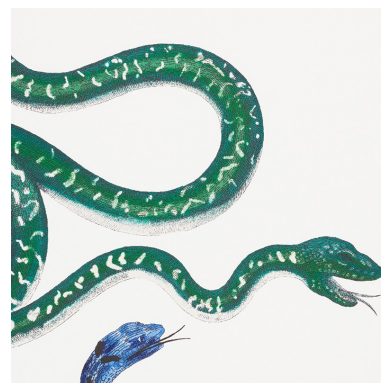

5009460

GIOVE

COLOR: EMERALD & SAPPHIRE TYPE: WALLPAPER

#### WHAT MAKES THIS SPECIAL

With its cascade of hand-drawn, intertwining snakes, Giove invokes one of the oldest mythological symbols. This beguiling pattern is also available as a fabric.

To check stock and price, request a physical memo, reserve or place an order, sign in to your account on [www.fschumacher.com](http://www.fschumacher.com) or our iOS app, or give us a call at **1-800-673-4221**

WIDTH  
54 3/4" (139CM)

VERTICAL REPEAT  
35 1/2" (90CM)

CONTENT  
N/A

LIGHT FASTNESS  
N/A

HORIZONTAL REPEAT  
36" (91CM)

MATCH  
STRAIGHT

PERFORMANCE  
N/A

COUNTRY OF FINISH  
UNITED KINGDOM