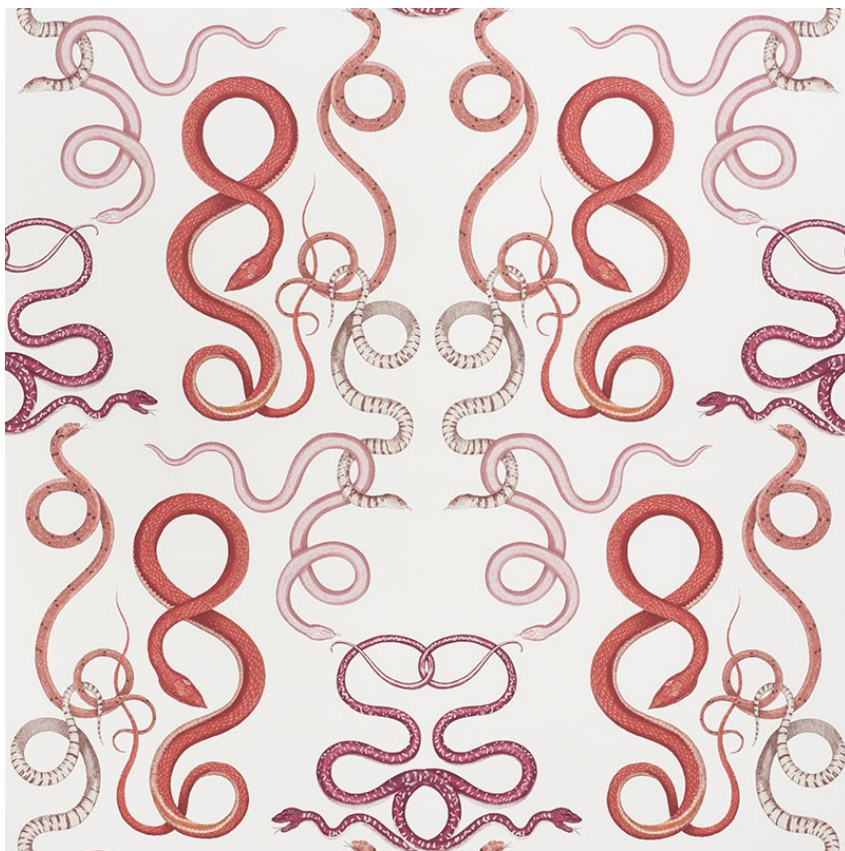

5009461

GIOVE

COLOR: RUBY & GARNET TYPE: WALLPAPER

WHAT MAKES THIS SPECIAL

With its cascade of hand-drawn, intertwining snakes, Giove invokes one of the oldest mythological symbols. This beguiling pattern is also available as a fabric.

To check stock and price, request a physical memo, reserve or place an order, sign in to your account on www.fschumacher.com or our iOS app, or give us a call at **1-800-673-4221**

WIDTH
54 3/4" (139CM)

VERTICAL REPEAT
35 1/2" (90CM)

CONTENT
N/A

LIGHT FASTNESS
N/A

HORIZONTAL REPEAT
36" (91CM)

MATCH
STRAIGHT

PERFORMANCE
N/A

COUNTRY OF FINISH
UNITED KINGDOM

SCHUMACHER