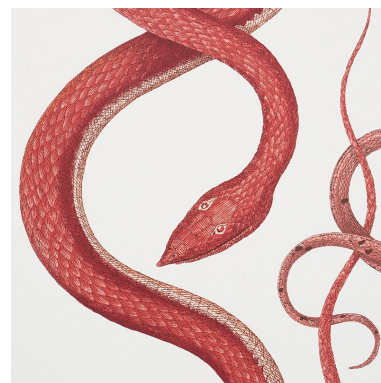

5009461

GIOVE

COLOR: RUBY & GARNET TYPE: WALLPAPER

WHAT MAKES THIS SPECIAL

With its cascade of hand-drawn, intertwining snakes, Giove invokes one of the oldest mythological symbols. This beguiling pattern is also available as a fabric.

To check stock and price, request a physical memo, reserve or place an order, sign in to your account on www.fschumacher.com or our iOS app, or give us a call at **1-800-673-4221**

WIDTH
54 3/4" (139CM)

VERTICAL REPEAT
35 1/2" (90CM)

CONTENT
N/A

LIGHT FASTNESS
N/A

HORIZONTAL REPEAT
36" (91CM)

MATCH
STRAIGHT

PERFORMANCE
N/A

COUNTRY OF FINISH
UNITED KINGDOM

SCHUMACHER