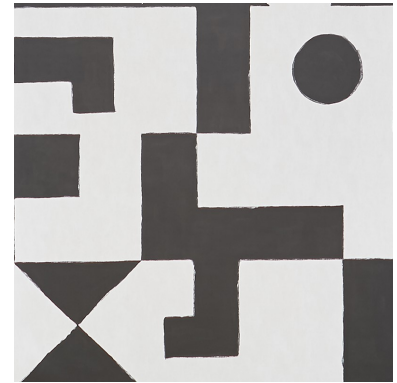

5009690

BINARY

COLOR: BLACK TYPE: WALLPAPER

#### WHAT MAKES THIS SPECIAL

A stylish study of geometric shapes, this graphic pattern by Porter Teleo has a two-panel repeat. It's a striking, mural-like design that's ideal for large expanses. Also a fabric.