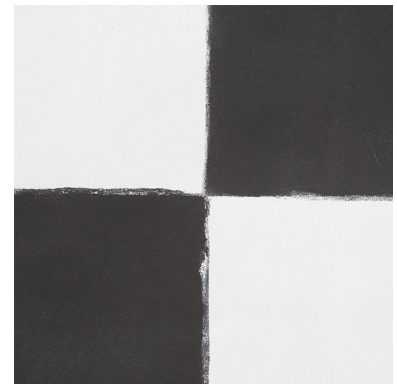

5009690

BINARY

COLOR: BLACK TYPE: WALLPAPER

#### WHAT MAKES THIS SPECIAL

A stylish study of geometric shapes, this graphic pattern by Porter Teleo has a two-panel repeat. It's a striking, mural-like design that's ideal for large expanses. Also a fabric.