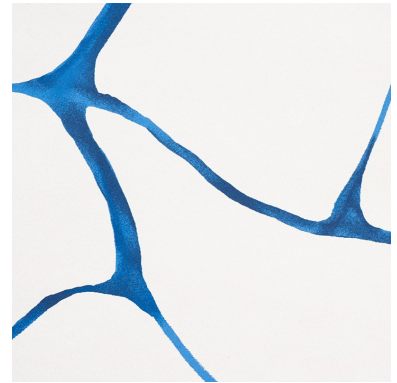

5009700

FILIGREE

COLOR: NAVY TYPE: WALLPAPER

WHAT MAKES THIS SPECIAL

Known for their abstract, painterly designs, Porter Teleo outdid themselves with Filigree- a fresh, modern pattern that has unmistakable sensuality.

To check stock and price, request a physical memo, reserve or place an order, sign in to your account on www.fschumacher.com or our iOS app, or give us a call at **1-800-673-4221**

WIDTH
57 1/2" (146CM)

VERTICAL REPEAT
38 1/4" (97CM)

CONTENT
N/A

LIGHT FASTNESS
N/A

HORIZONTAL REPEAT
54" (137CM)

MATCH
HALF-DROP

PERFORMANCE
N/A

COUNTRY OF FINISH
UNITED KINGDOM

SCHUMACHER