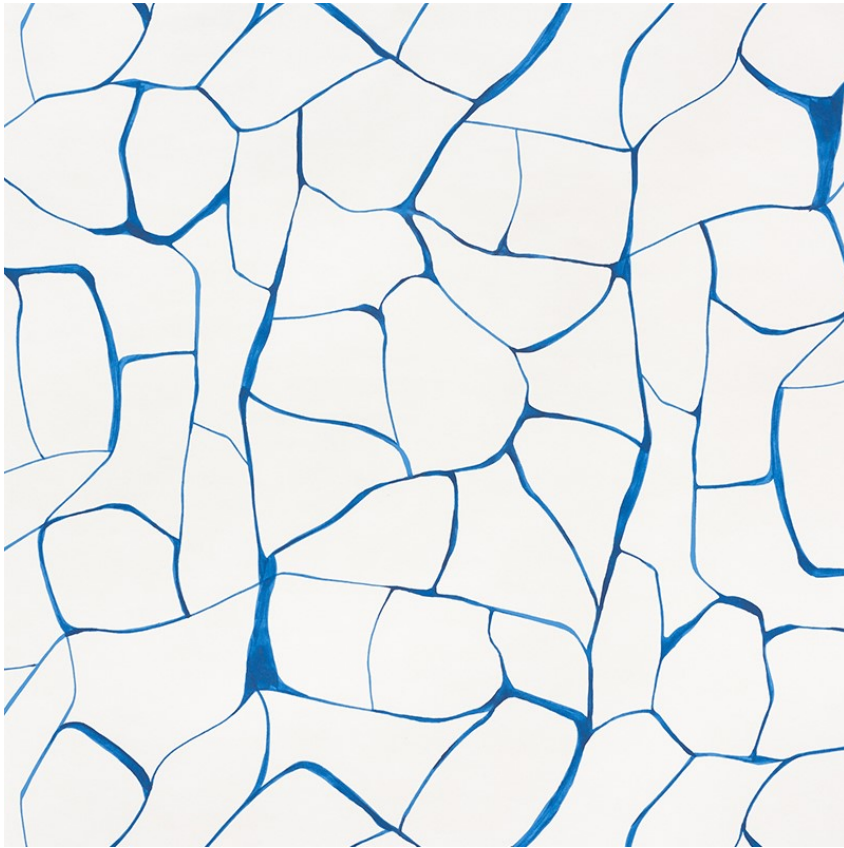

5009700

FILIGREE

COLOR: NAVY TYPE: WALLPAPER

WHAT MAKES THIS SPECIAL

Known for their abstract, painterly designs, Porter Teleo outdid themselves with Filigree- a fresh, modern pattern that has unmistakable sensuality.

VERTICAL REPEAT
38 1/4" (97CM)

CONTENT
N/A

LIGHT FASTNESS
N/A

HORIZONTAL REPEAT
54" (137CM)

MATCH
HALF-DROP

PERFORMANCE
N/A

COUNTRY OF FINISH
UNITED KINGDOM

SCHUMACHER