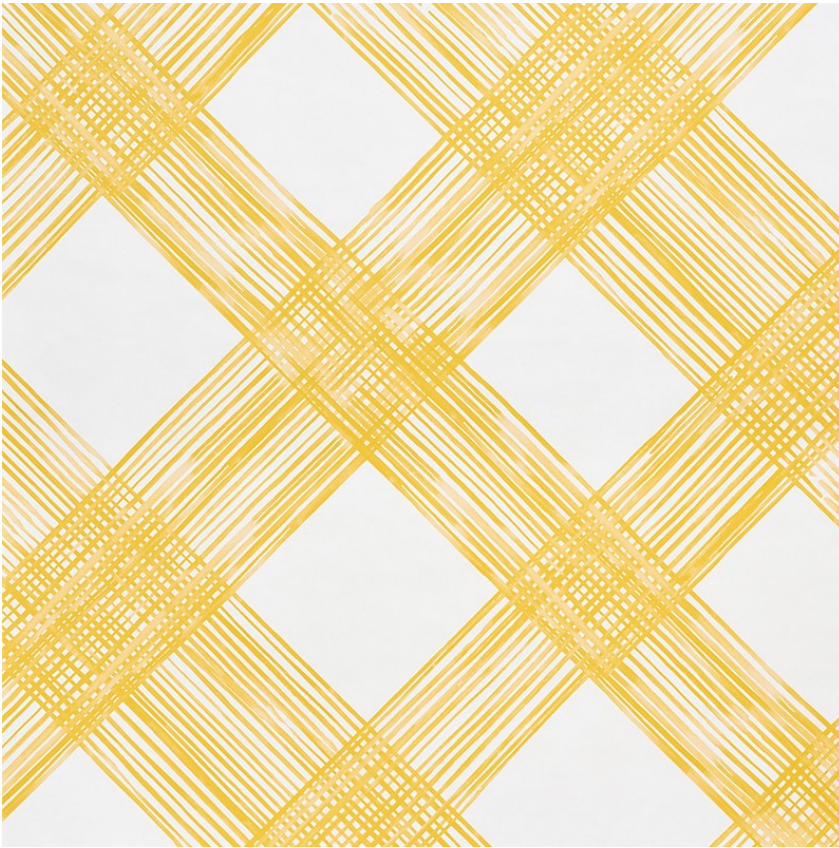

5009712

TRAVERSE

COLOR: YELLOW TYPE: WALLPAPER

WHAT MAKES THIS SPECIAL

Porter Teleo takes a traditional trellis pattern and brings it into the 21st century by blowing up the scale and imbuing it with their signature hand-painted look.

To check stock and price, request a physical memo, reserve or place an order, sign in to your account on www.fschumacher.com or our iOS app, or give us a call at **1-800-673-4221**

WIDTH
57 1/2" (146CM)

VERTICAL REPEAT
54" (137CM)

CONTENT
N/A

LIGHT FASTNESS
N/A

HORIZONTAL REPEAT
54" (137CM)

MATCH
HALF-DROP

PERFORMANCE
N/A

COUNTRY OF FINISH
UNITED KINGDOM

SCHUMACHER