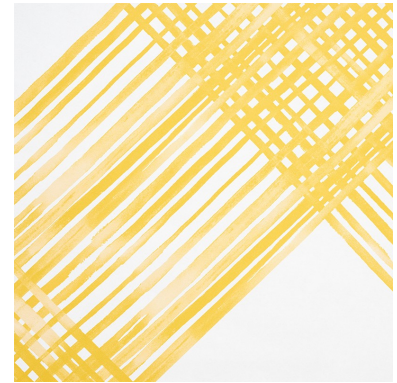

5009712

TRAVERSE

COLOR: YELLOW TYPE: WALLPAPER

WHAT MAKES THIS SPECIAL

Porter Teleo takes a traditional trellis pattern and brings it into the 21st century by blowing up the scale and imbuing it with their signature hand-painted look.

VERTICAL REPEAT
54" (137CM)

CONTENT
N/A

LIGHT FASTNESS
N/A

HORIZONTAL REPEAT
54" (137CM)

MATCH
HALF-DROP

PERFORMANCE
N/A

COUNTRY OF FINISH
UNITED KINGDOM

SCHUMACHER