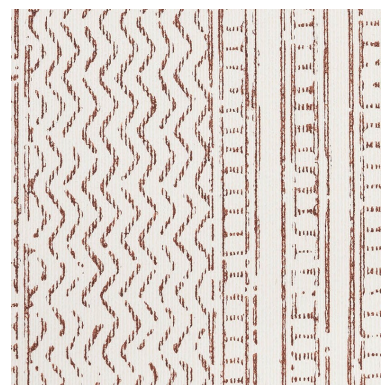

5009841

MOHAVE

COLOR: SEPIA TYPE: WALLPAPER

**WHAT MAKES THIS SPECIAL**

Evoking artisanal, handblocked prints, Mohave is a delicate stripe with intentional, irregular jags. Subtle variations are part of its unique beauty. Also a fabric.

WIDTH

20 1/4" (51CM)

VERTICAL REPEAT

29 7/8" (76CM)

CONTENT

N/A

LIGHT FASTNESS

N/A

HORIZONTAL REPEAT

20 1/4" (51CM)

MATCH

STRAIGHT

PERFORMANCE

N/A

COUNTRY OF FINISH

UNITED KINGDOM