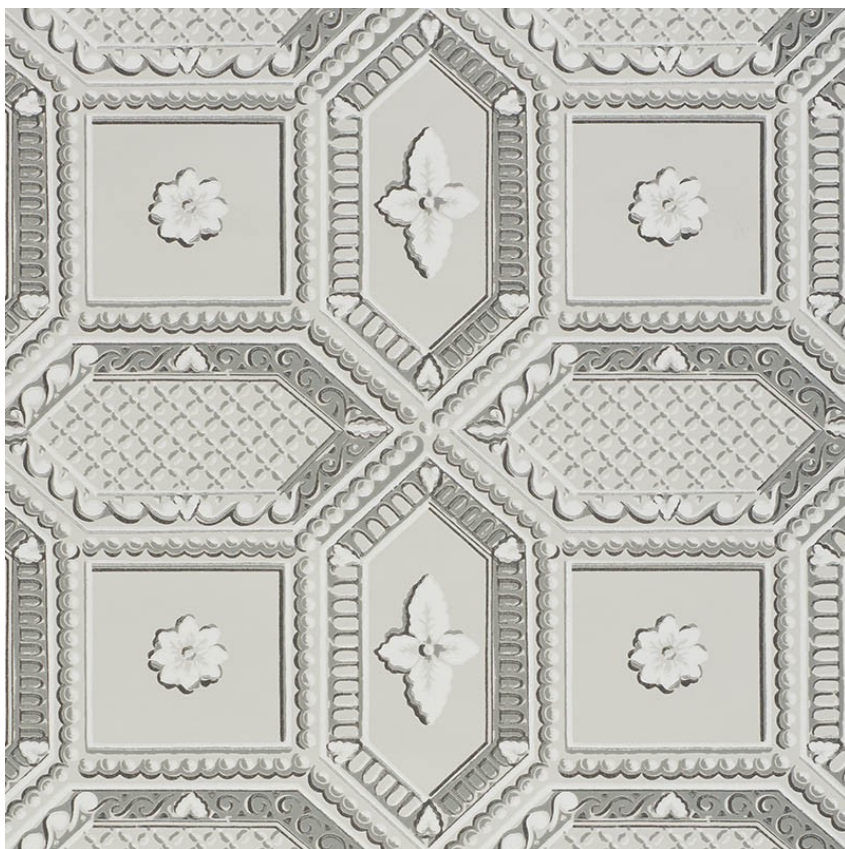

5009900

LACUNARIA

COLOR: DOVE TYPE: WALLPAPER

WHAT MAKES THIS SPECIAL

Applied to a ceiling, this Lacunaria calls to mind the richly coffered ceilings of McKim, Mead & White. Crisscrossing beams and stylized florettes add a delicate flourish.

12 1/2" (32CM)

CONTENT

N/A

LIGHT FASTNESS

N/A

HORIZONTAL REPEAT

13 1/2" (34CM)

MATCH